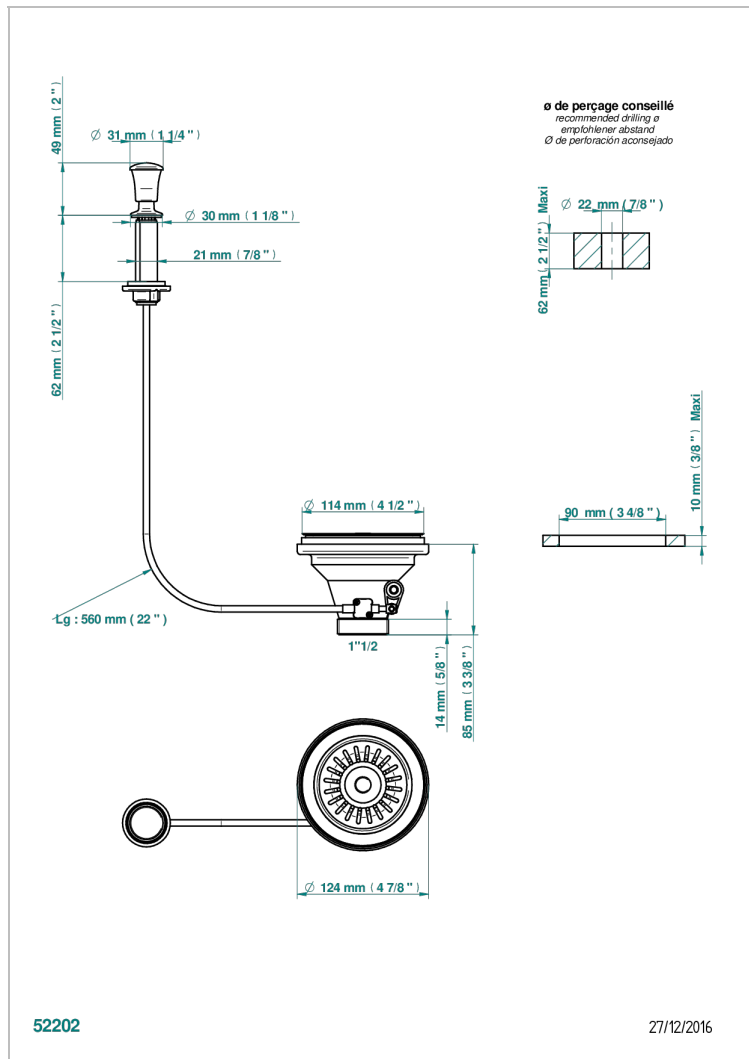

# WEST COAST WITH GUILLOCHE DECOR WITH LEVER

U9D-364

Sink basket strainer waste, Ø 115 mm

## CHARACTERISTIC

- West coast with Guilloché decor with lever
- Sink basket strainer waste, Ø 115 mm

## AVAILABLE FINITIONS

- Antique nickel - H28
- Lacquered light bronze - D01
- Matt chrome - C02
- Matt gold - F07
- Matt nickel (color finish) - C01
- Polished chrome (color finish) - A02

- Polished gold (color finish) - F01
- Polished nickel - B01
- Soft gold - F30
- Soft matt gold - F31