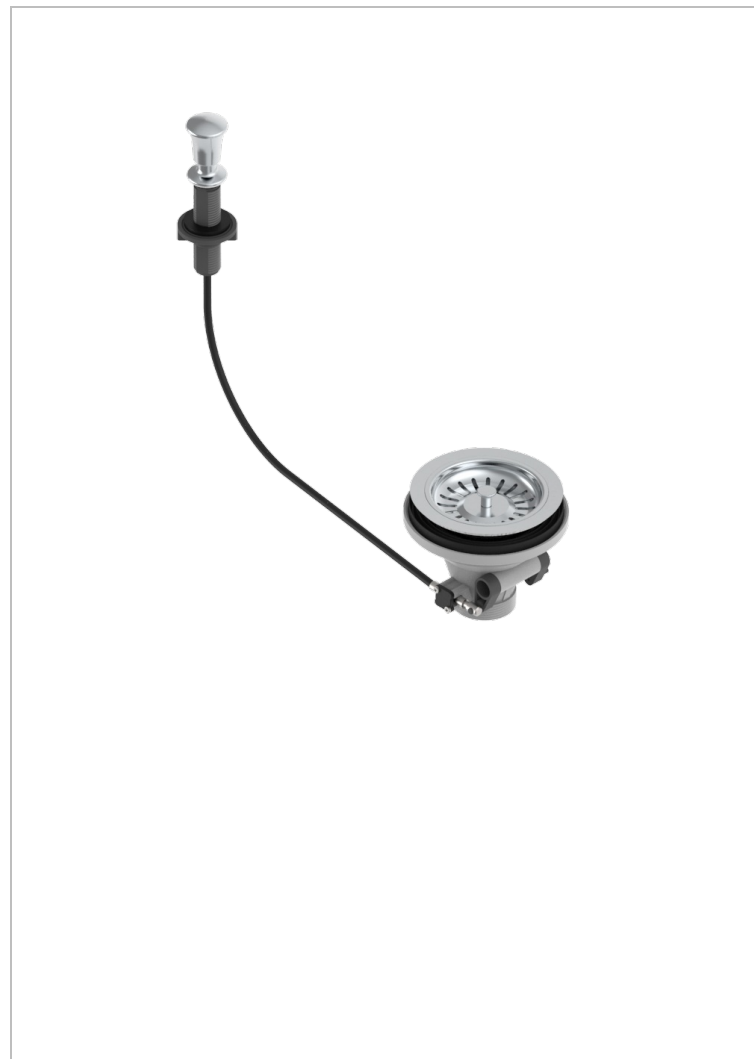

# WEST COAST WITH GUILLOCHE DECOR WITH LEVER

U9D-364

Sink basket strainer waste, Ø 115 mm

## CHARACTERISTIC

- West coast with Guilloché decor with lever
- Sink basket strainer waste, Ø 115 mm

## AVAILABLE FINITIONS

- Antique nickel - H28
- Lacquered light bronze - D01
- Matt chrome - C02
- Matt gold - F07
- Matt nickel (color finish) - C01
- Polished chrome (color finish) - A02

- Polished gold (color finish) - F01
- Polished nickel - B01
- Soft gold - F30
- Soft matt gold - F31