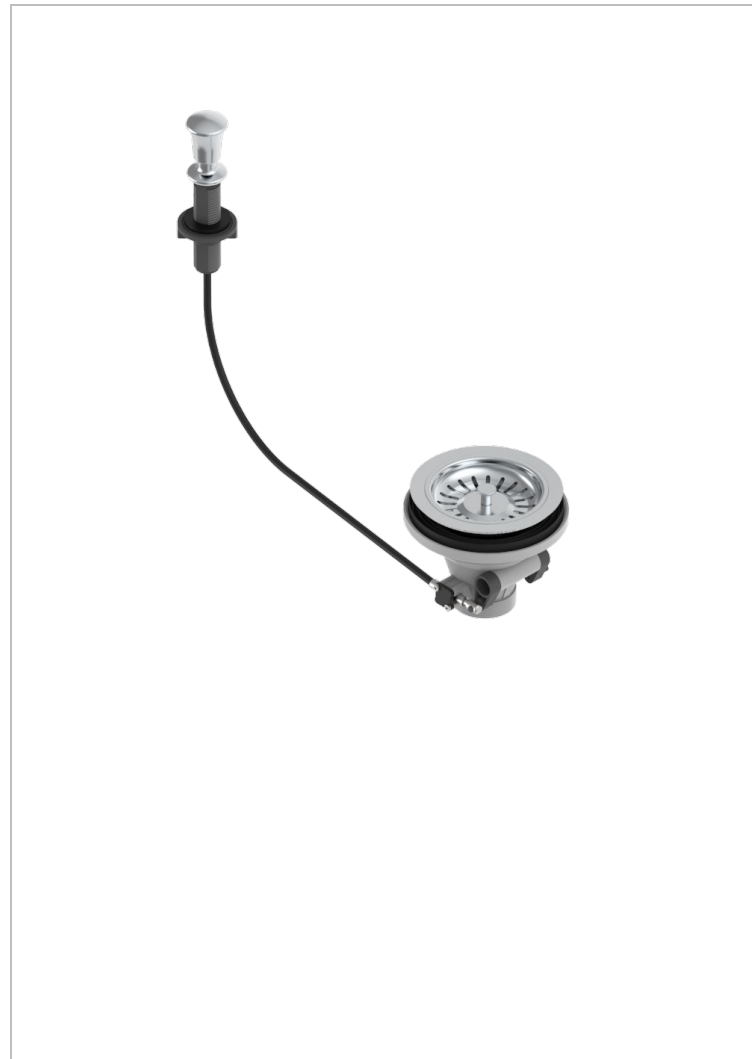

# WEST COAST WITH GUILLOCHE DECOR WITH LEVER

U9D-364

Sink basket strainer waste, Ø 115 mm

## EIGENSCHAFTEN

- West coast with Guilloché decor with lever
- Sink basket strainer waste, Ø 115 mm

## VERFÜGBARE OBERFLÄCHEN

Altnickel - H28  
Blassgold - F30  
Blassgold matt unlackiert - F31  
Bronze hell - D01  
Chrom - A02  
Chrom matt - C02

Gold - F01  
Gold matt - F07  
Nickel matt - C01  
Silbernickel - B01