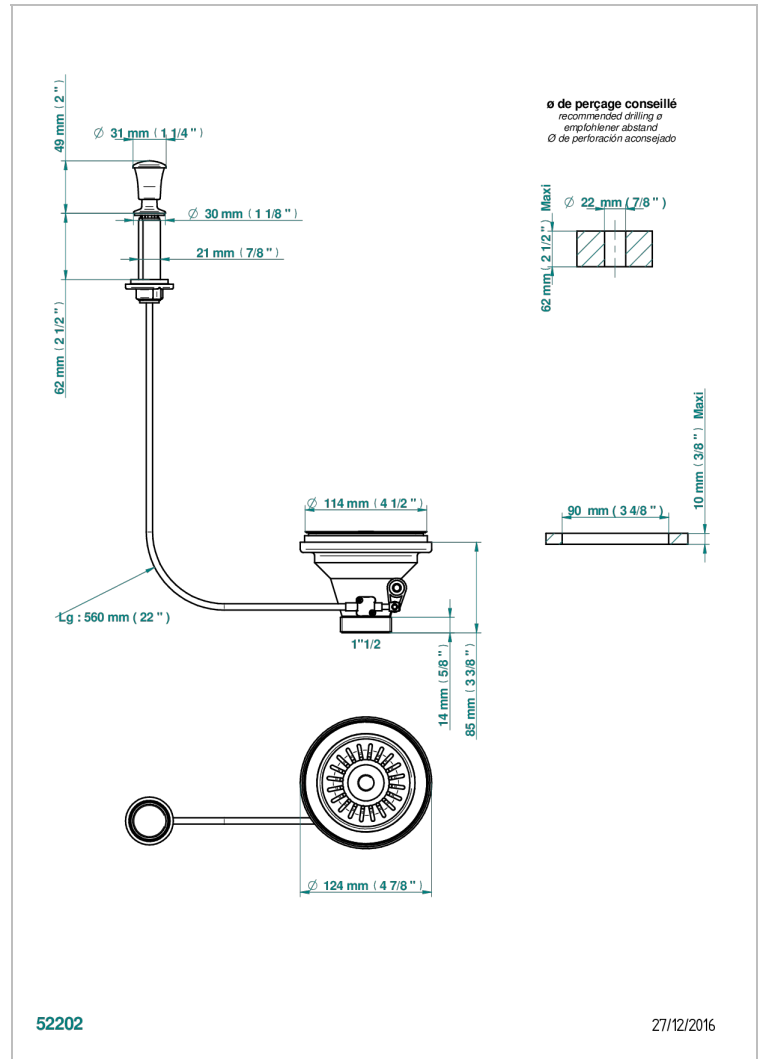

# WEST COAST WITH GUILLOCHE DECOR WITH LEVER

U9D-364

Sink basket strainer waste, Ø 115 mm

## EIGENSCHAFTEN

- West coast with Guilloché decor with lever
- Sink basket strainer waste, Ø 115 mm

## VERFÜGBARE OBERFLÄCHEN

Altnickel - H28  
Blassgold - F30  
Blassgold matt unlackiert - F31  
Bronze hell - D01  
Chrom - A02  
Chrom matt - C02

Gold - F01  
Gold matt - F07  
Nickel matt - C01  
Silbernickel - B01