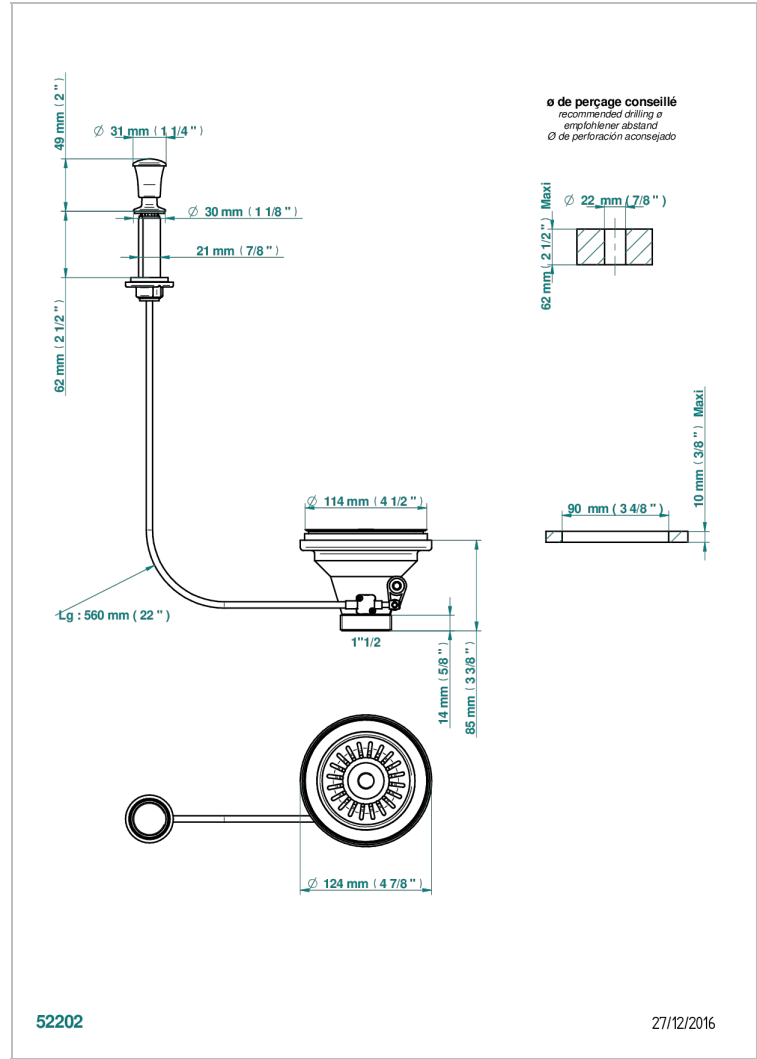

WEST COAST WITH GUILLOCHE DECOR

U9C-364

Sink basket strainer waste, Ø 115 mm

THG[®]
PARIS

CHARACTERISTIC

- West coast with Guilloché decor
- Sink basket strainer waste, Ø 115 mm

AVAILABLE FINITIONS

- Antique nickel - H28
- Lacquered light bronze - D01
- Matt chrome - C02
- Matt gold - F07
- Matt nickel (color finish) - C01
- Polished chrome (color finish) - A02

- Polished gold (color finish) - F01
- Polished nickel - B01
- Soft gold - F30
- Soft matt gold - F31