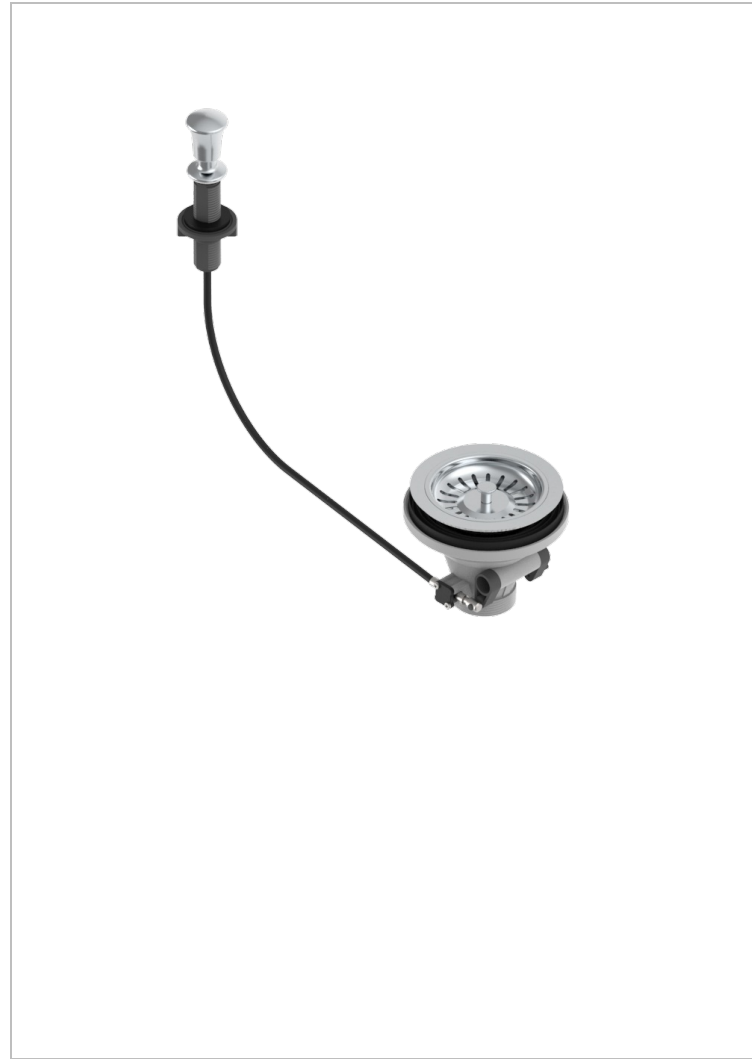

WEST COAST WITH GUILLOCHE DECOR

U9C-364

Sink basket strainer waste, Ø 115 mm

THG[®]
PARIS

CHARACTERISTIC

- West coast with Guilloché decor
- Sink basket strainer waste, Ø 115 mm

AVAILABLE FINITIONS

- Antique nickel - H28
- Lacquered light bronze - D01
- Matt chrome - C02
- Matt gold - F07
- Matt nickel (color finish) - C01
- Polished chrome (color finish) - A02

- Polished gold (color finish) - F01
- Polished nickel - B01
- Soft gold - F30
- Soft matt gold - F31