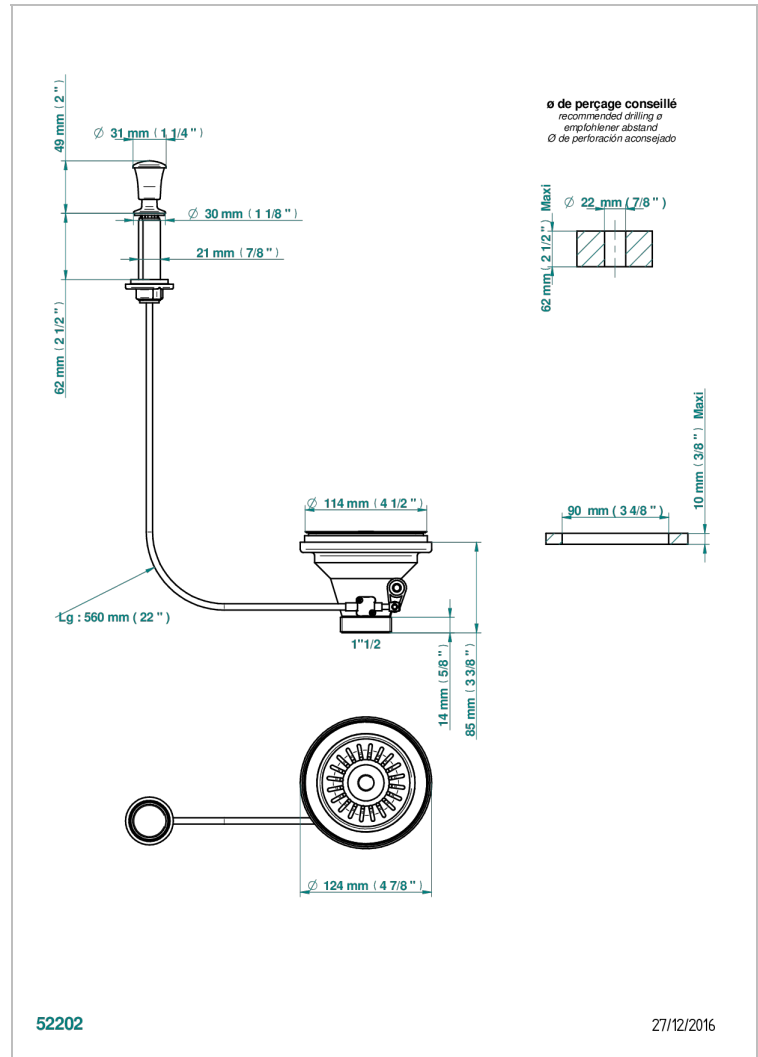

WEST COAST WITH GUILLOCHE DECOR

U9C-364

Sink basket strainer waste, Ø 115 mm

THG[®]
PARIS

CHARACTERISTIC

- West coast with Guilloché decor
- Sink basket strainer waste, Ø 115 mm

AVAILABLE FINITIONS

Antique nickel - H28
Lacquered light bronze - D01
Matt chrome - C02
Matt gold - F07
Matt nickel (color finish) - C01
Polished chrome (color finish) - A02

Polished gold (color finish) - F01
Polished nickel - B01
Soft gold - F30
Soft matt gold - F31