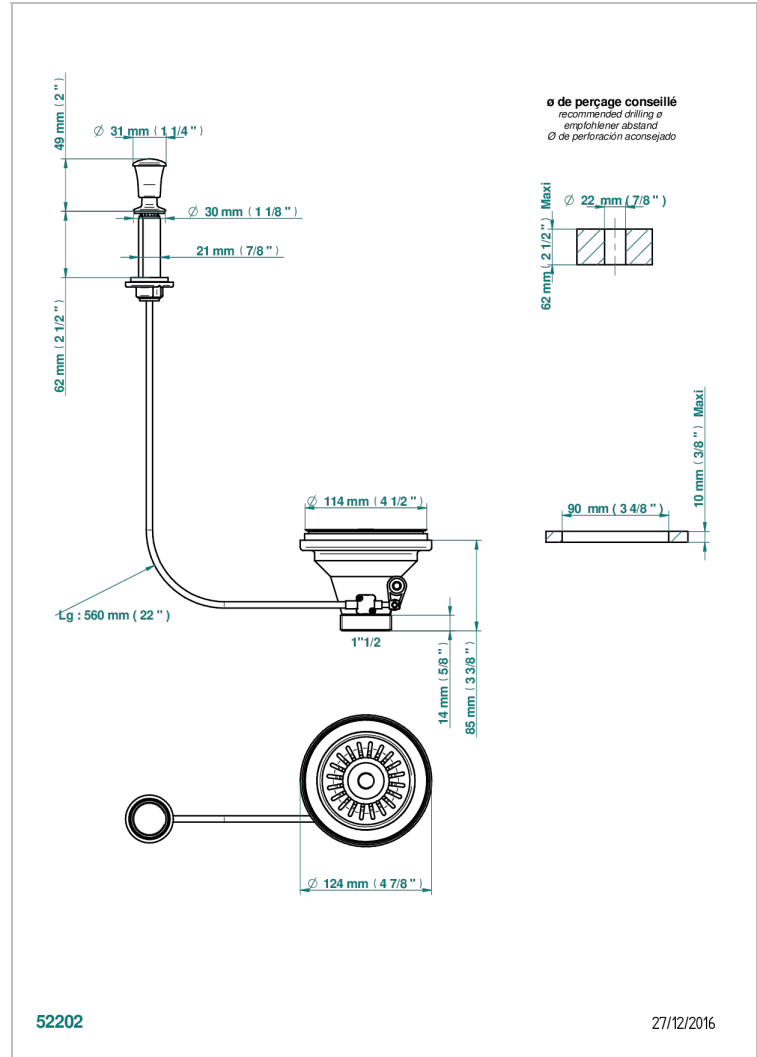

WEST COAST WITH GUILLOCHE DECOR

U9C-364

Sink basket strainer waste, Ø 115 mm

THG[®]
PARIS

EIGENSCHAFTEN

- West coast with Guilloché decor
- Sink basket strainer waste, Ø 115 mm

VERFÜGBARE OBERFLÄCHEN

Altnickel - H28
Blassgold - F30
Blassgold matt unlackiert - F31
Bronze hell - D01
Chrom - A02
Chrom matt - C02

Gold - F01
Gold matt - F07
Nickel matt - C01
Silbernickel - B01