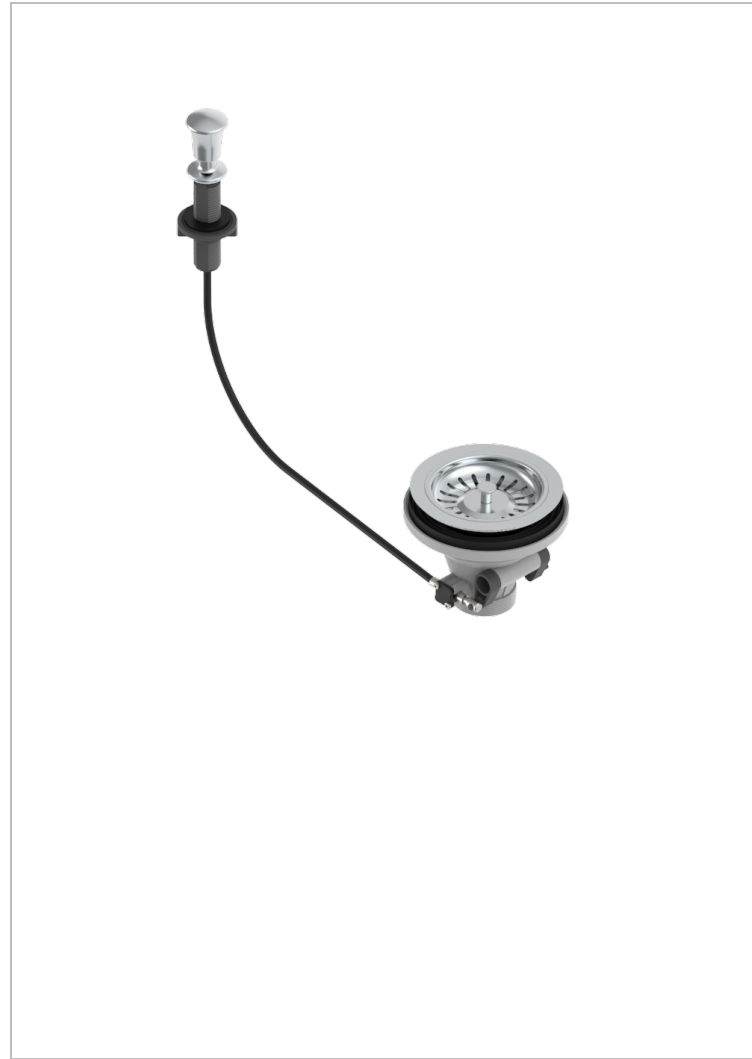

WEST COAST WITH GUILLOCHE DECOR

U9C-364

Sink basket strainer waste, Ø 115 mm

THG[®]
PARIS

CHARACTERISTIC

- West coast with Guilloché decor
- Sink basket strainer waste, Ø 115 mm

AVAILABLE FINITIONS

Antique nickel - H28
Lacquered light bronze - D01
Matt chrome - C02
Matt gold - F07
Matt nickel (color finish) - C01
Polished chrome (color finish) - A02

Polished gold (color finish) - F01
Polished nickel - B01
Soft gold - F30
Soft matt gold - F31