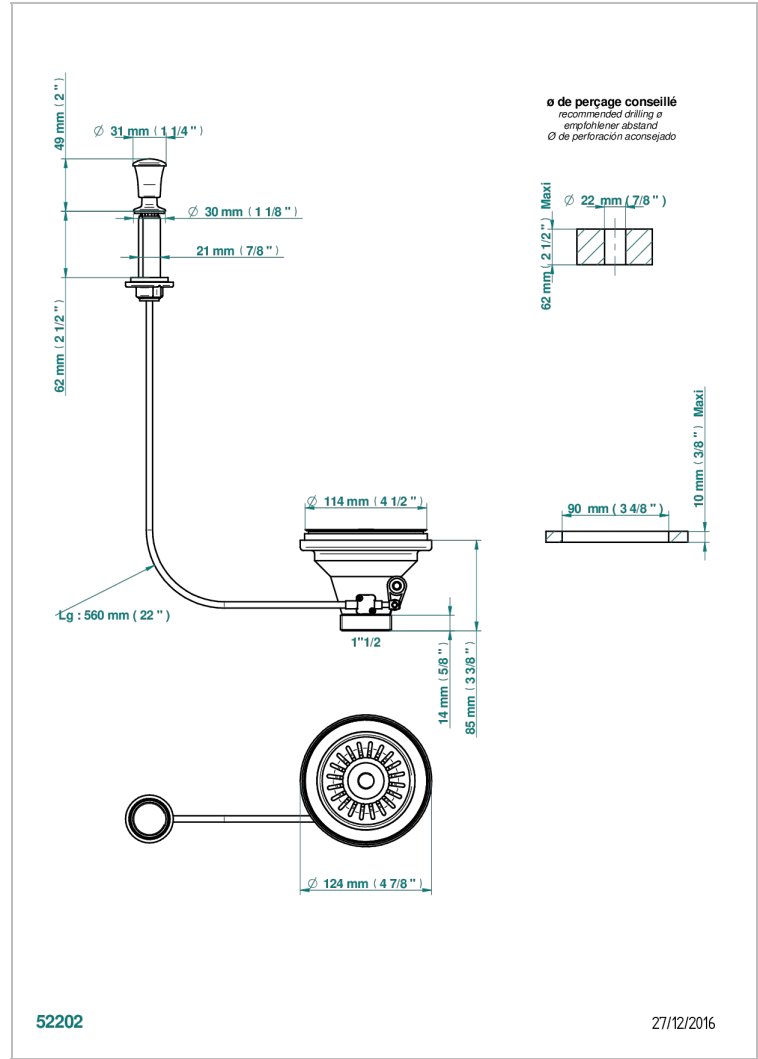

WEST COAST WITH GUILLOCHE DECOR

U9C-364

Sink basket strainer waste, Ø 115 mm

THG[®]
PARIS

CHARACTERISTIC

- West coast with Guilloché decor
- Sink basket strainer waste, Ø 115 mm

AVAILABLE FINITIONS

Antique nickel - H28
Lacquered light bronze - D01
Matt chrome - C02
Matt gold - F07
Matt nickel (color finish) - C01
Polished chrome (color finish) - A02

Polished gold (color finish) - F01
Polished nickel - B01
Soft gold - F30
Soft matt gold - F31