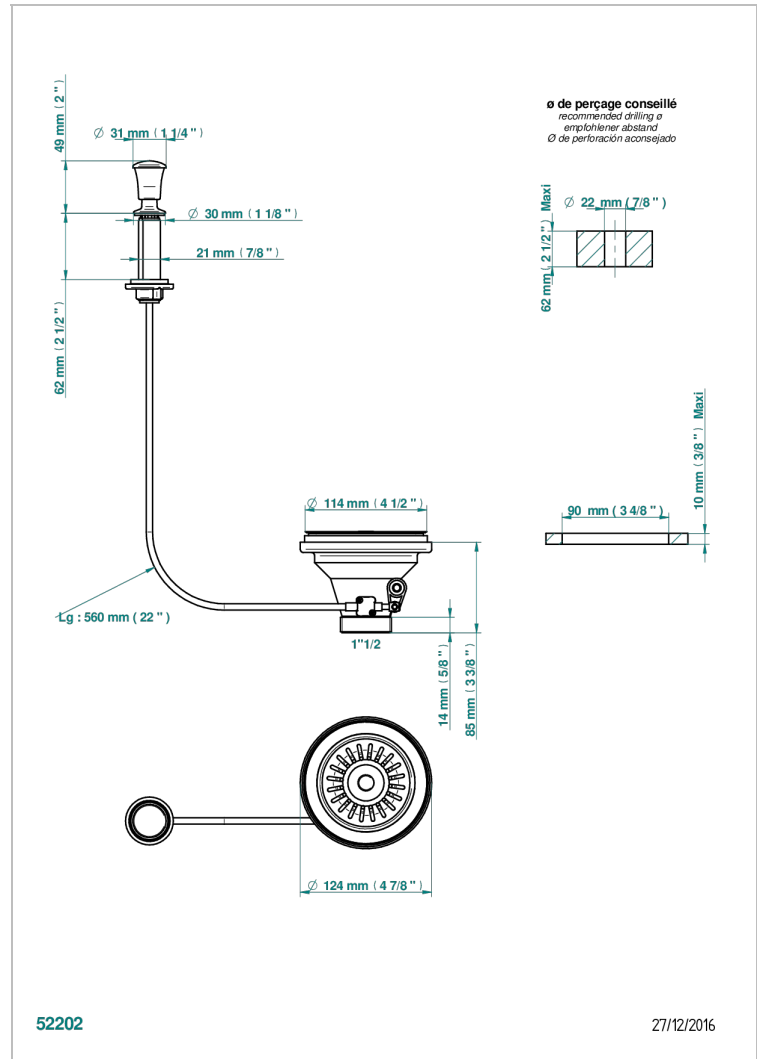

# WEST COAST WITH GUILLOCHE DECOR

U9C-364

Sink basket strainer waste, Ø 115 mm

THG<sup>®</sup>  
PARIS

## EIGENSCHAFTEN

- West coast with Guilloché decor
- Sink basket strainer waste, Ø 115 mm

## VERFÜGBARE OBERFLÄCHEN

Altnickel - H28  
Blassgold - F30  
Blassgold matt unlackiert - F31  
Bronze hell - D01  
Chrom - A02  
Chrom matt - C02

Gold - F01  
Gold matt - F07  
Nickel matt - C01  
Silbernickel - B01