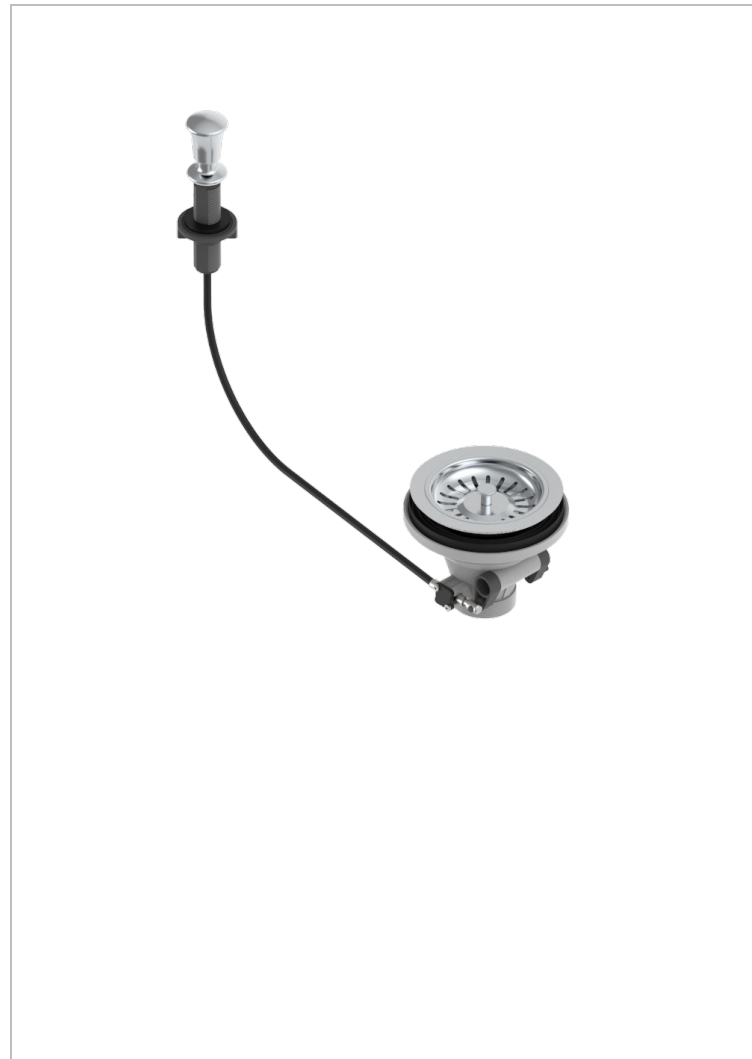

# WEST COAST WITH GUILLOCHE DECOR

U9C-364

Sink basket strainer waste, Ø 115 mm

THG<sup>®</sup>  
PARIS

## EIGENSCHAFTEN

- West coast with Guilloché decor
- Sink basket strainer waste, Ø 115 mm

## VERFÜGBARE OBERFLÄCHEN

Altnickel - H28  
Blassgold - F30  
Blassgold matt unlackiert - F31  
Bronze hell - D01  
Chrom - A02  
Chrom matt - C02

Gold - F01  
Gold matt - F07  
Nickel matt - C01  
Silbernickel - B01