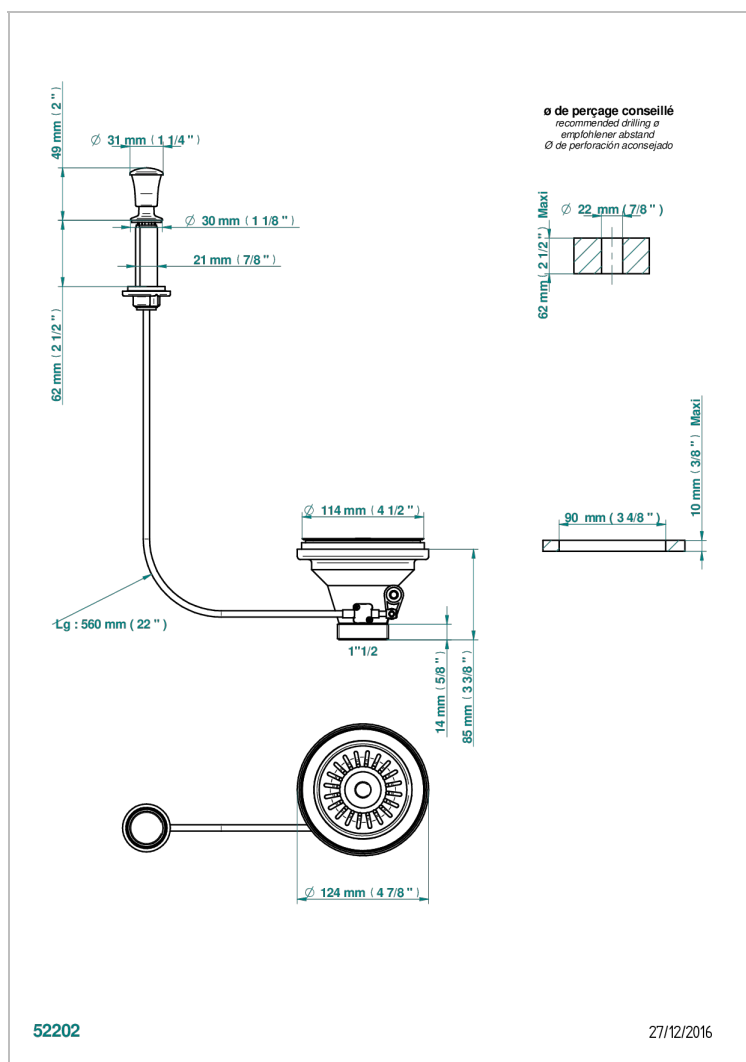

WEST COAST METAL WITH LEVER

U9B-364

Sink basket strainer waste, Ø 115 mm

THG[®]
PARIS

CHARACTERISTIC

- West Coast Metal with lever
- Sink basket strainer waste, Ø 115 mm

AVAILABLE FINITIONS

Antique nickel - H28
Lacquered light bronze - D01
Matt chrome - C02
Matt gold - F07
Matt nickel (color finish) - C01
Polished chrome (color finish) - A02

Polished gold (color finish) - F01
Polished nickel - B01
Soft gold - F30
Soft matt gold - F31