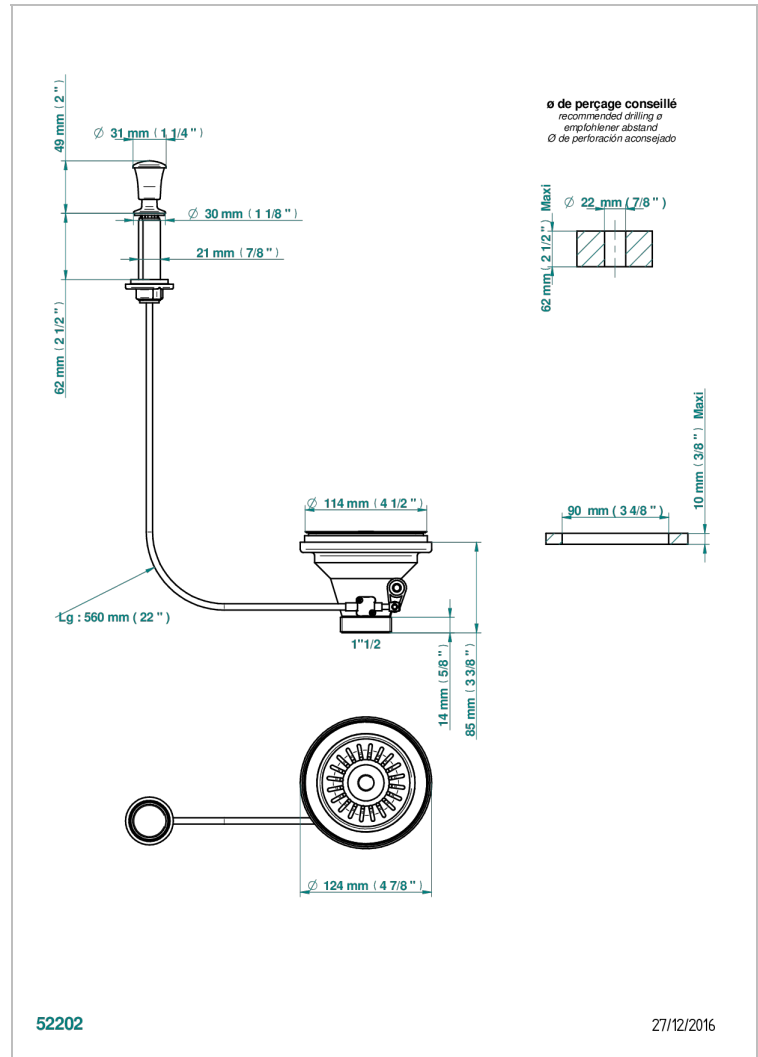

WEST COAST METAL WITH LEVER

U9B-364

Sink basket strainer waste, Ø 115 mm

THG[®]
PARIS

EIGENSCHAFTEN

- West Coast Metal with lever
- Sink basket strainer waste, Ø 115 mm

VERFÜGBARE OBERFLÄCHEN

Altnickel - H28
Blassgold - F30
Blassgold matt unlackiert - F31
Bronze hell - D01
Chrom - A02
Chrom matt - C02

Gold - F01
Gold matt - F07
Nickel matt - C01
Silbernickel - B01