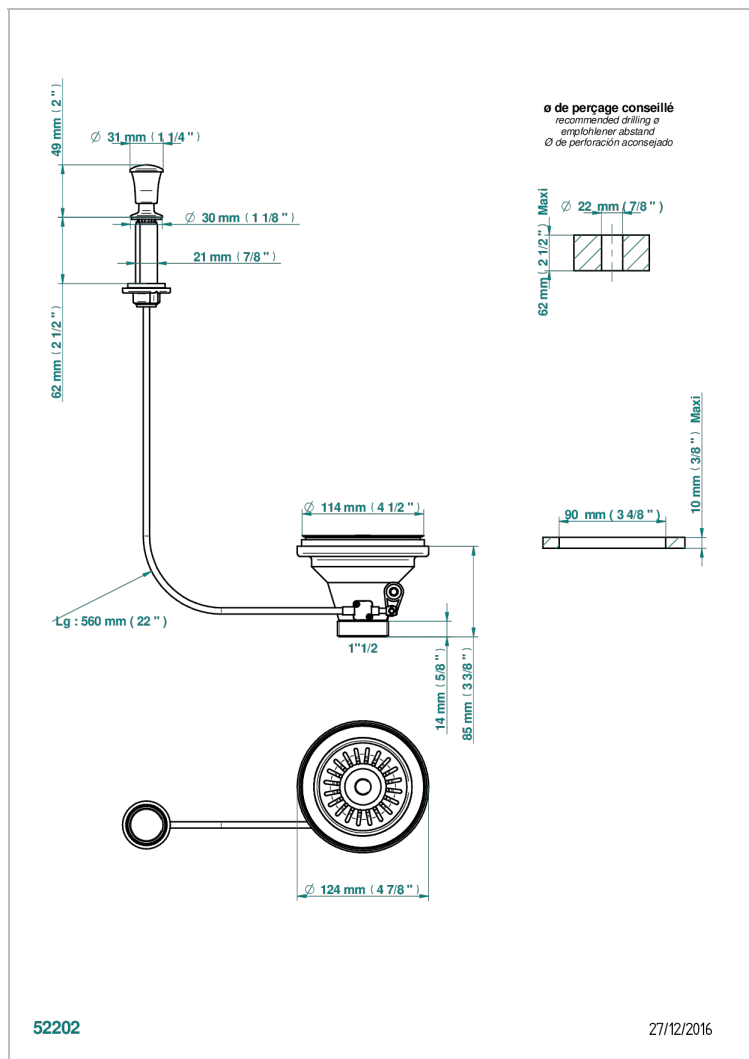

ESTRELA METAL INLAYS

U3L-364

Sink basket strainer waste, Ø 115 mm

THG[®]
PARIS

CHARACTERISTIC

- Estrela Metal inlays
- Sink basket strainer waste, Ø 115 mm

AVAILABLE FINITIONS

Antique nickel - H28
Lacquered light bronze - D01
Matt chrome - C02
Matt gold - F07
Matt nickel (color finish) - C01
Polished chrome (color finish) - A02

Polished gold (color finish) - F01
Polished nickel - B01
Soft gold - F30
Soft matt gold - F31