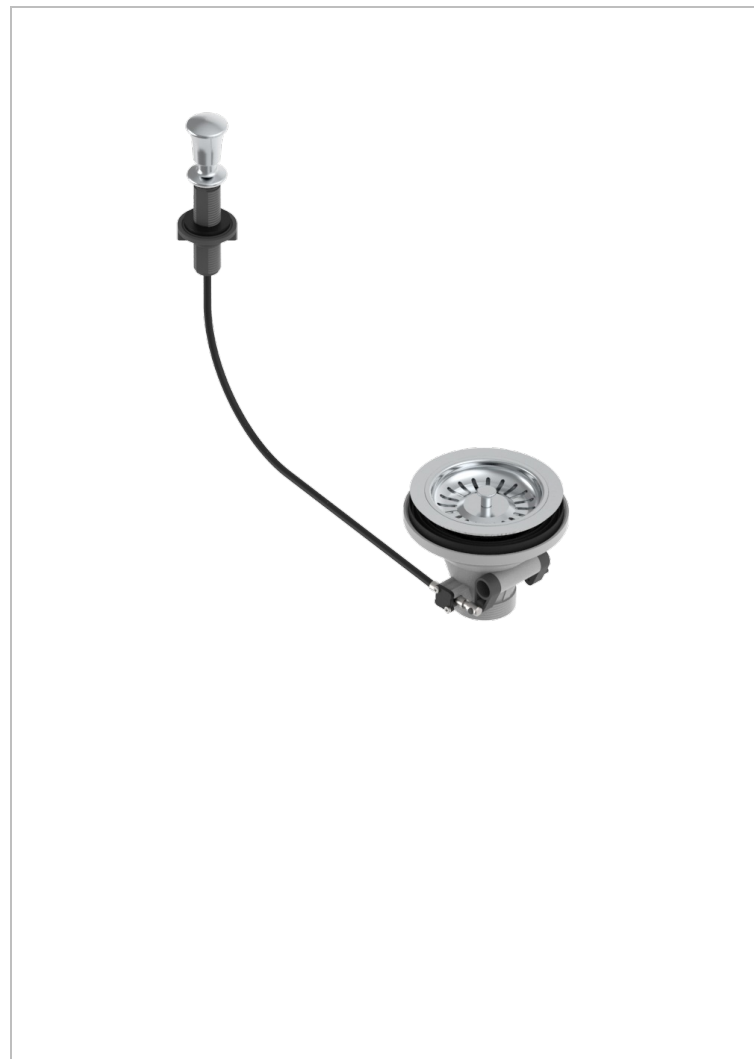

ESTRELA METAL INLAYS

U3L-364

Sink basket strainer waste, Ø 115 mm

THG[®]
PARIS

CHARACTERISTIC

- Estrela Metal inlays
- Sink basket strainer waste, Ø 115 mm

AVAILABLE FINITIONS

Antique nickel - H28
Lacquered light bronze - D01
Matt chrome - C02
Matt gold - F07
Matt nickel (color finish) - C01
Polished chrome (color finish) - A02

Polished gold (color finish) - F01
Polished nickel - B01
Soft gold - F30
Soft matt gold - F31