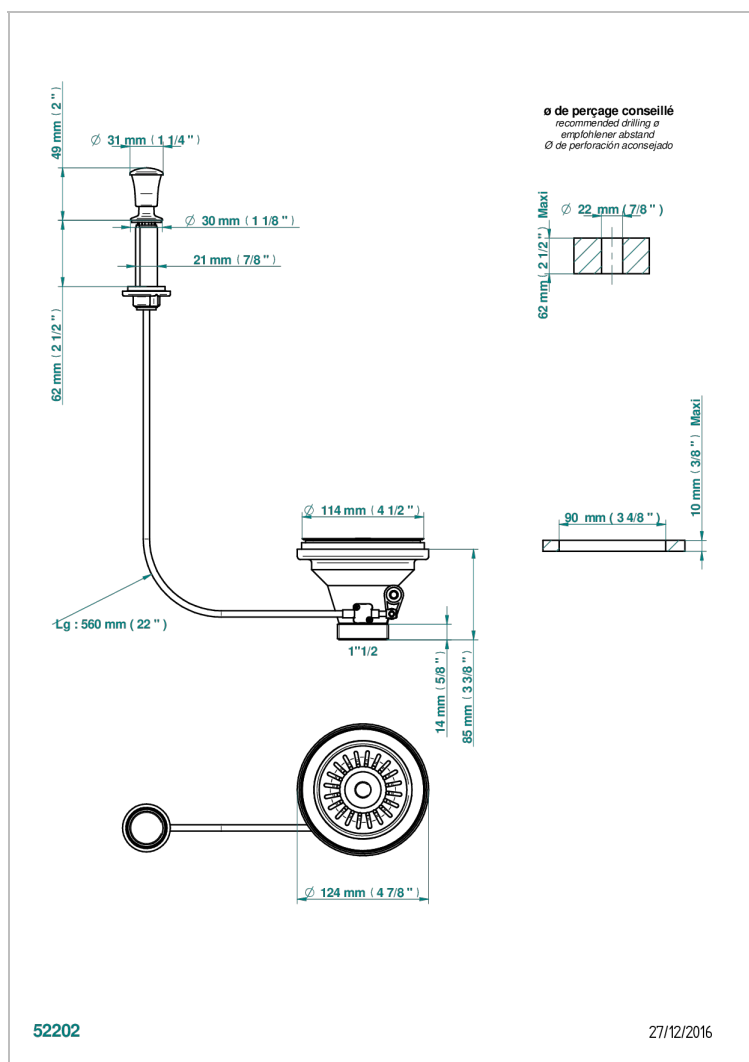

ESTRELA METAL INLAYS

U3L-364

Sink basket strainer waste, Ø 115 mm

THG[®]
PARIS

CHARACTERISTIC

- Estrela Metal inlays
- Sink basket strainer waste, Ø 115 mm

AVAILABLE FINITIONS

Antique nickel - H28
Lacquered light bronze - D01
Matt chrome - C02
Matt gold - F07
Matt nickel (color finish) - C01
Polished chrome (color finish) - A02

Polished gold (color finish) - F01
Polished nickel - B01
Soft gold - F30
Soft matt gold - F31