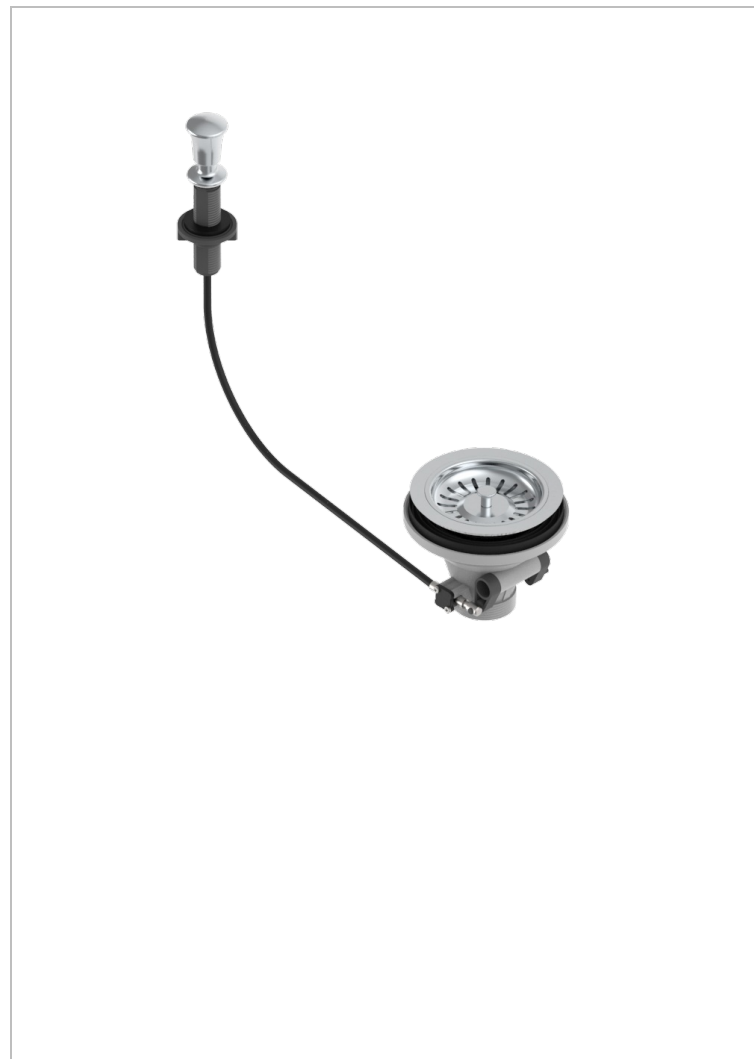

ESTRELA WITH LEVER

U3K-364

Sink basket strainer waste, Ø 115 mm

THG[®]
PARIS

CHARACTERISTIC

- Estrela with lever
- Sink basket strainer waste, Ø 115 mm

AVAILABLE FINITIONS

- Antique nickel - H28
- Lacquered light bronze - D01
- Matt chrome - C02
- Matt gold - F07
- Matt nickel (color finish) - C01
- Polished chrome (color finish) - A02

- Polished gold (color finish) - F01
- Polished nickel - B01
- Soft gold - F30
- Soft matt gold - F31