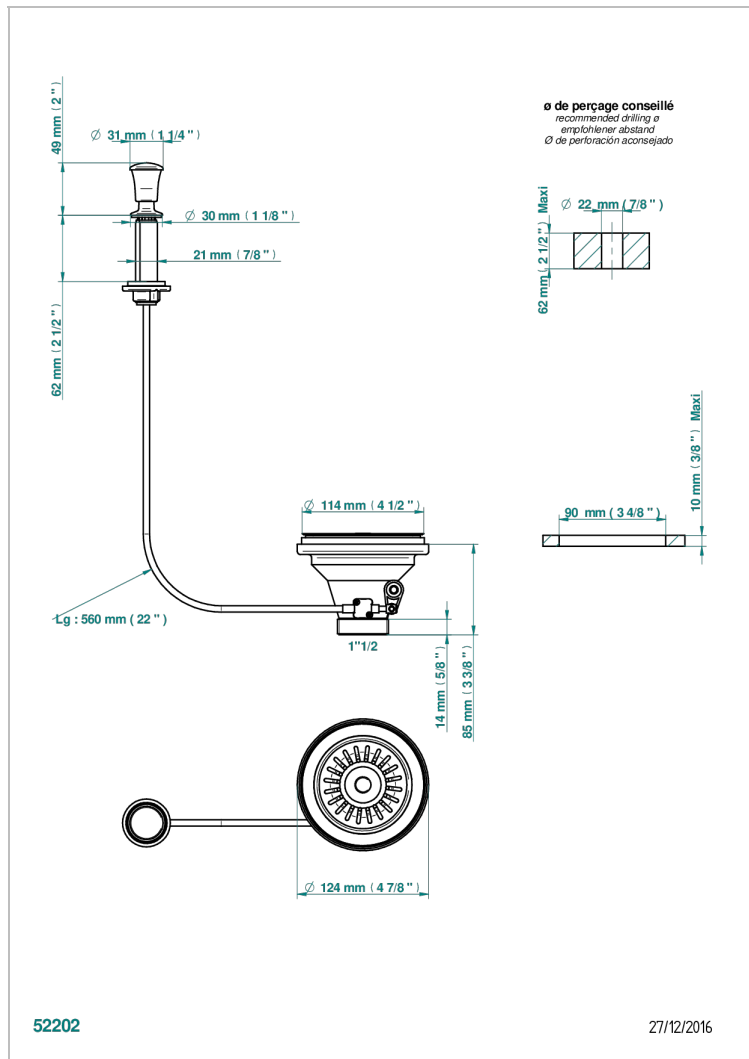

ESTRELA WITH LEVER

U3K-364

Sink basket strainer waste, Ø 115 mm

THG[®]
PARIS

CHARACTERISTIC

- Estrela with lever
- Sink basket strainer waste, Ø 115 mm

AVAILABLE FINITIONS

- Antique nickel - H28
- Lacquered light bronze - D01
- Matt chrome - C02
- Matt gold - F07
- Matt nickel (color finish) - C01
- Polished chrome (color finish) - A02

- Polished gold (color finish) - F01
- Polished nickel - B01
- Soft gold - F30
- Soft matt gold - F31