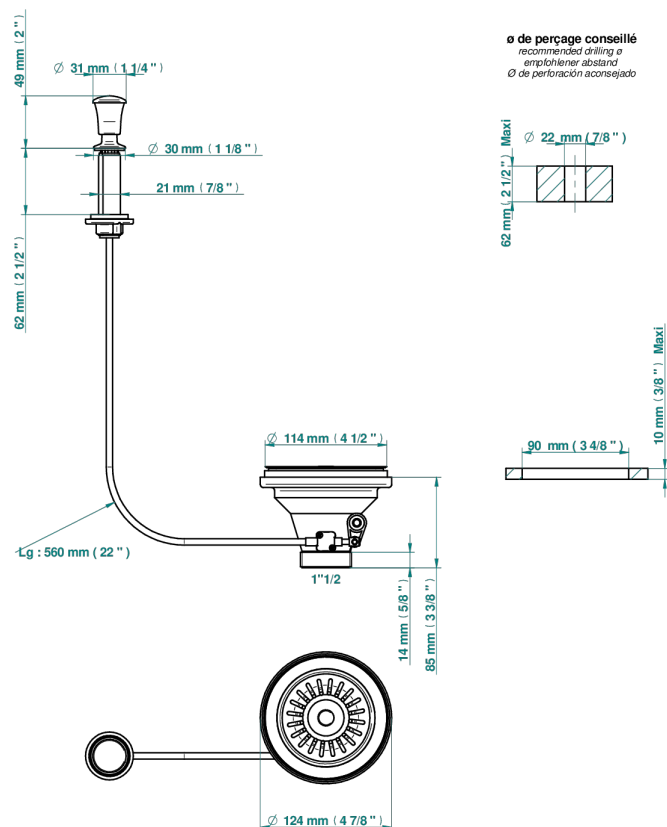

# ESTRELA WITH LEVER

U3K-364

Sink basket strainer waste, Ø 115 mm

THG<sup>®</sup>  
PARIS

52202

27/12/2016

## CHARACTERISTIC

- Estrela with lever
- Sink basket strainer waste, Ø 115 mm

## AVAILABLE FINITIONS

Antique nickel - H28  
Lacquered light bronze - D01  
Matt chrome - C02  
Matt gold - F07  
Matt nickel (color finish) - C01  
Polished chrome (color finish) - A02

Polished gold (color finish) - F01  
Polished nickel - B01  
Soft gold - F30  
Soft matt gold - F31