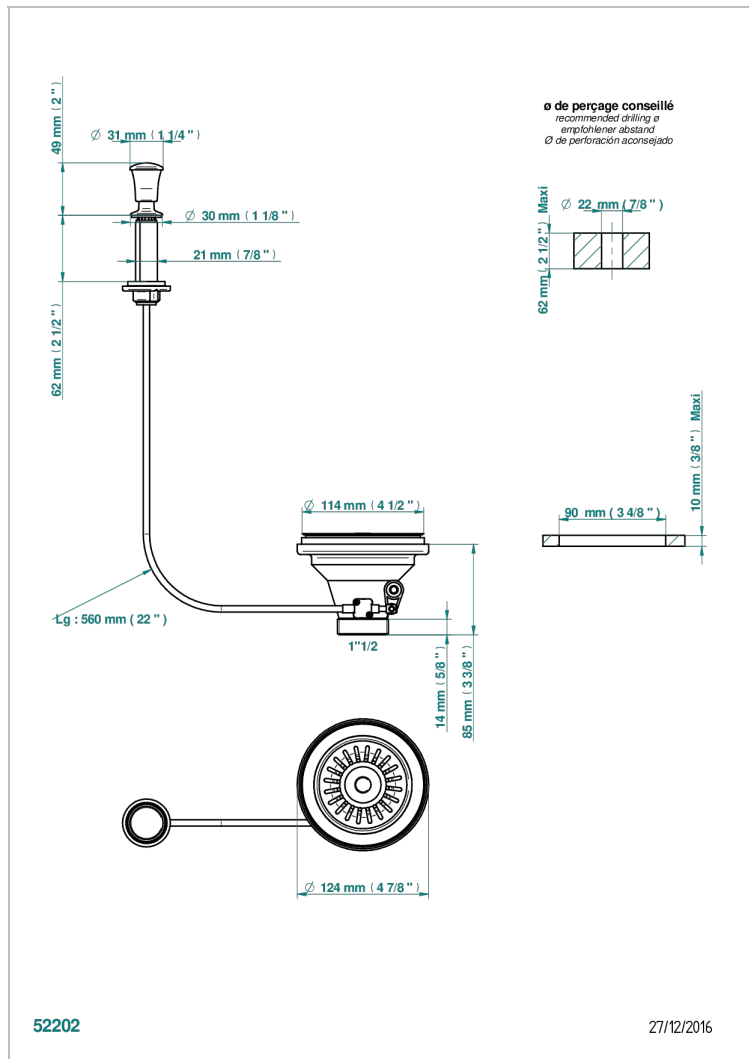

# ESTRELA WITH LEVER

U3K-364

Sink basket strainer waste, Ø 115 mm

THG<sup>®</sup>  
PARIS

## CHARACTERISTIC

- Estrela with lever
- Sink basket strainer waste, Ø 115 mm

## AVAILABLE FINITIONS

- Antique nickel - H28
- Lacquered light bronze - D01
- Matt chrome - C02
- Matt gold - F07
- Matt nickel (color finish) - C01
- Polished chrome (color finish) - A02

- Polished gold (color finish) - F01
- Polished nickel - B01
- Soft gold - F30
- Soft matt gold - F31