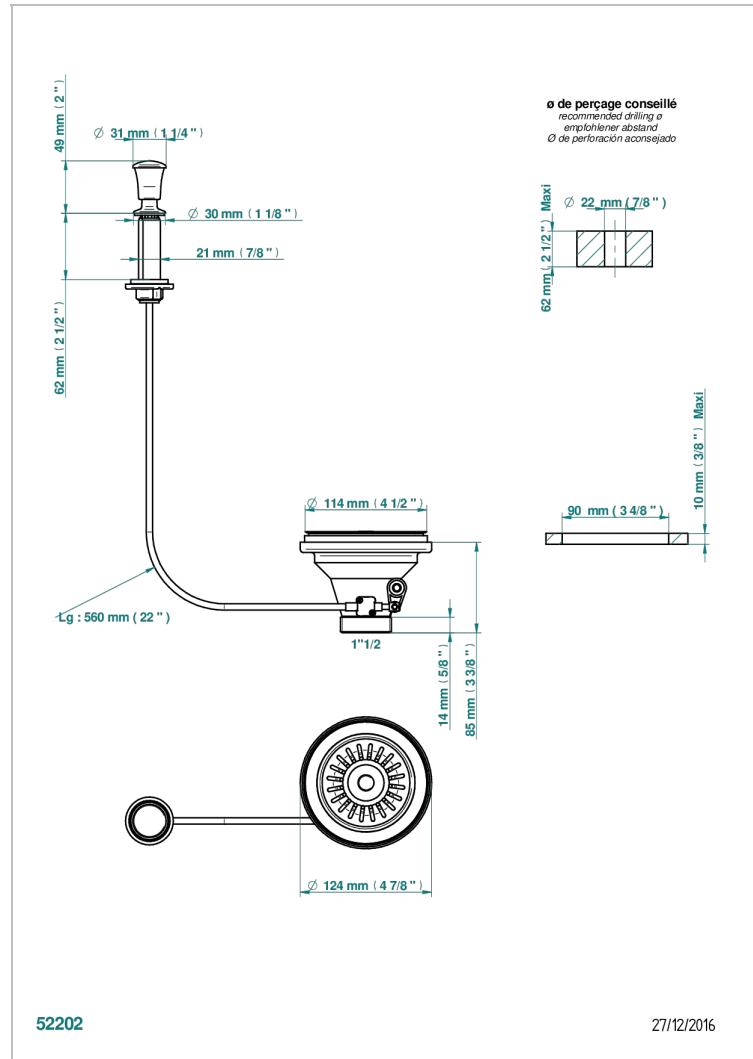

# ESTRELA

U3J-364

Sink basket strainer waste, Ø 115 mm

## CHARACTERISTIC

- Estrela
- Sink basket strainer waste, Ø 115 mm

## AVAILABLE FINITIONS

Antique nickel - H28  
Lacquered light bronze - D01  
Matt chrome - C02  
Matt gold - F07  
Matt nickel (color finish) - C01  
Polished chrome (color finish) - A02

Polished gold (color finish) - F01  
Polished nickel - B01  
Soft gold - F30  
Soft matt gold - F31