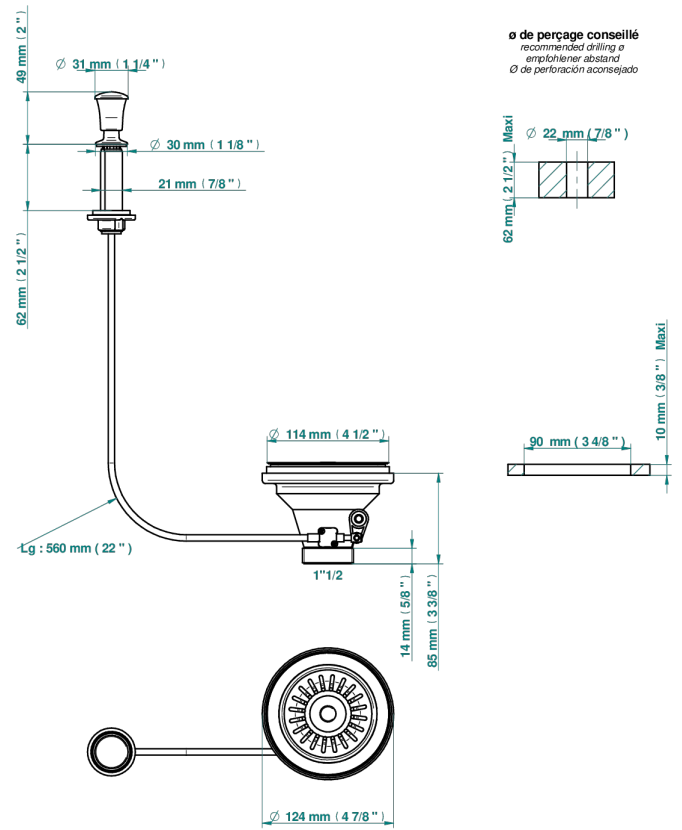

# ESTRELA

U3J-364

Sink basket strainer waste, Ø 115 mm

52202

27/12/2016

## CHARACTERISTIC

- Estrela
- Sink basket strainer waste, Ø 115 mm

## AVAILABLE FINITIONS

Antique nickel - H28  
Lacquered light bronze - D01  
Matt chrome - C02  
Matt gold - F07  
Matt nickel (color finish) - C01  
Polished chrome (color finish) - A02

Polished gold (color finish) - F01  
Polished nickel - B01  
Soft gold - F30  
Soft matt gold - F31