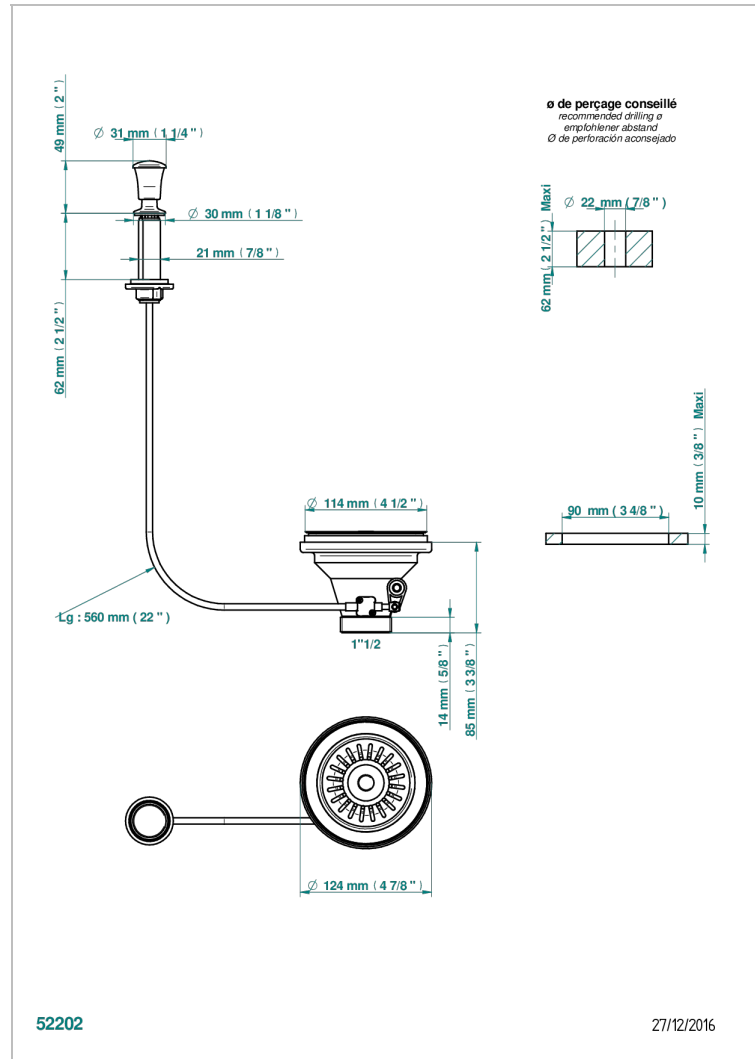

LES ONDES WITH LEVER

G8B-364

Sink basket strainer waste, Ø 115 mm

CHARACTERISTIC

- Les Ondes with lever
- Sink basket strainer waste, Ø 115 mm

AVAILABLE FINITIONS

- Antique nickel - H28
- Lacquered light bronze - D01
- Matt chrome - C02
- Matt gold - F07
- Matt nickel (color finish) - C01
- Polished chrome (color finish) - A02

- Polished gold (color finish) - F01
- Polished nickel - B01
- Soft gold - F30
- Soft matt gold - F31