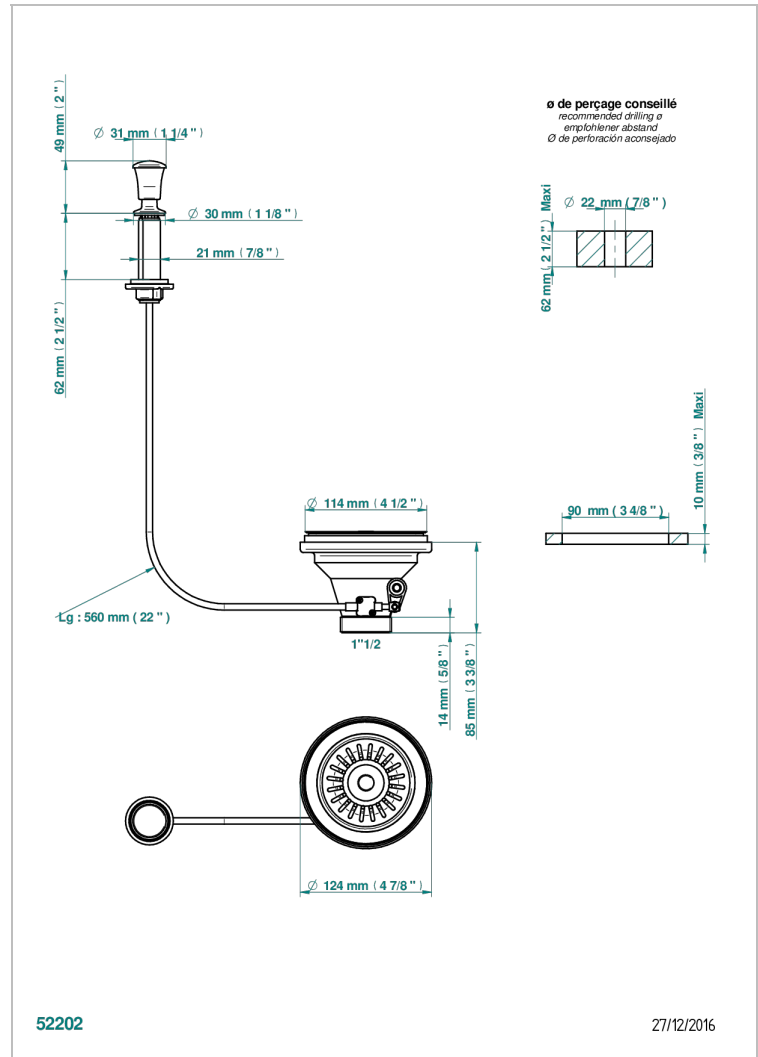

# LES ONDES WITH LEVER

G8B-364

Sink basket strainer waste, Ø 115 mm

THG<sup>®</sup>  
PARIS

## CHARACTERISTIC

- Les Ondes with lever
- Sink basket strainer waste, Ø 115 mm

## AVAILABLE FINITIONS

Antique nickel - H28  
Lacquered light bronze - D01  
Matt chrome - C02  
Matt gold - F07  
Matt nickel (color finish) - C01  
Polished chrome (color finish) - A02

Polished gold (color finish) - F01  
Polished nickel - B01  
Soft gold - F30  
Soft matt gold - F31