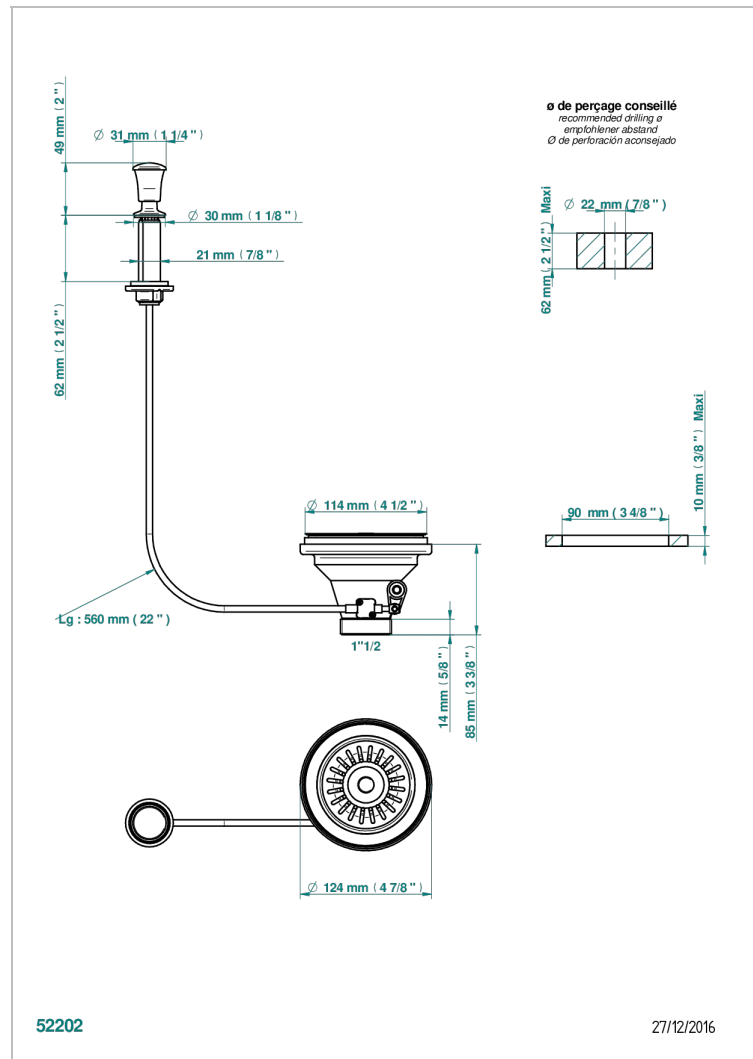

CLUB SAINT-GERMAIN WITH LEVER

G7J-364

Sink basket strainer waste, Ø 115 mm

THG[®]
PARIS

CHARACTERISTIC

- Club Saint-Germain with lever
- Sink basket strainer waste, Ø 115 mm

AVAILABLE FINITIONS

Antique nickel - H28
Lacquered light bronze - D01
Matt chrome - C02
Matt gold - F07
Matt nickel (color finish) - C01
Polished chrome (color finish) - A02

Polished gold (color finish) - F01
Polished nickel - B01
Soft gold - F30
Soft matt gold - F31