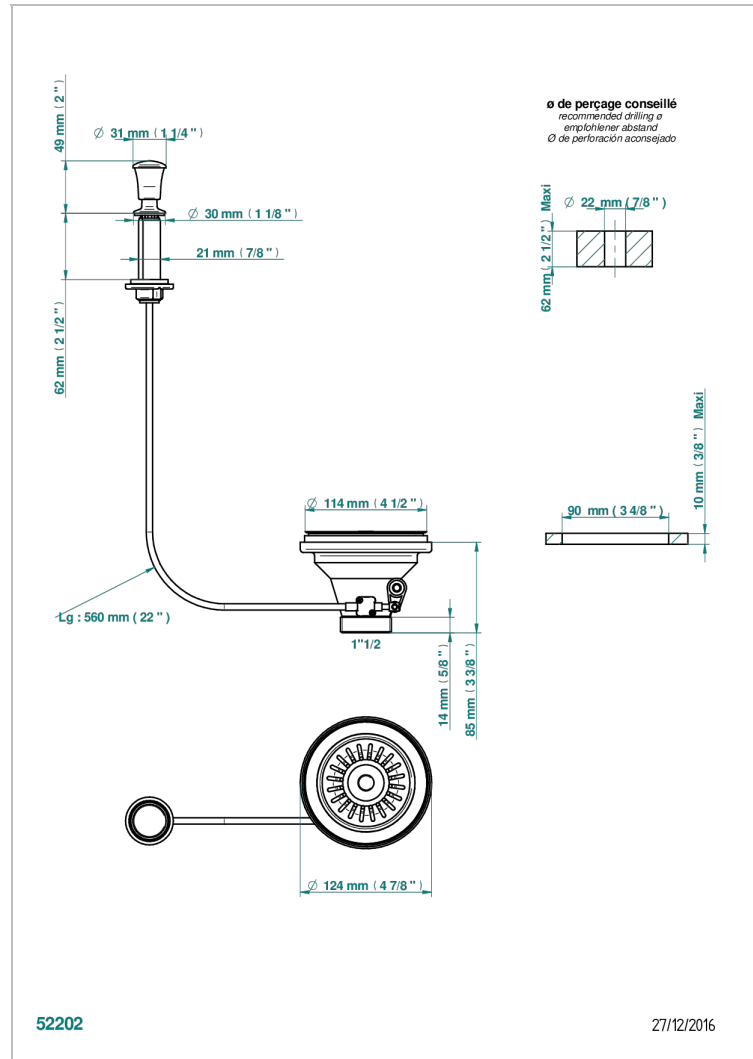

1900 KITCHEN

G76-364

Sink basket strainer waste, Ø 115 mm

CHARACTERISTIC

- 1900 Kitchen
- Sink basket strainer waste, Ø 115 mm

AVAILABLE FINITIONS

Antique nickel - H28
Lacquered light bronze - D01
Matt chrome - C02
Matt gold - F07
Matt nickel (color finish) - C01
Polished chrome (color finish) - A02

Polished gold (color finish) - F01
Polished nickel - B01
Soft gold - F30
Soft matt gold - F31