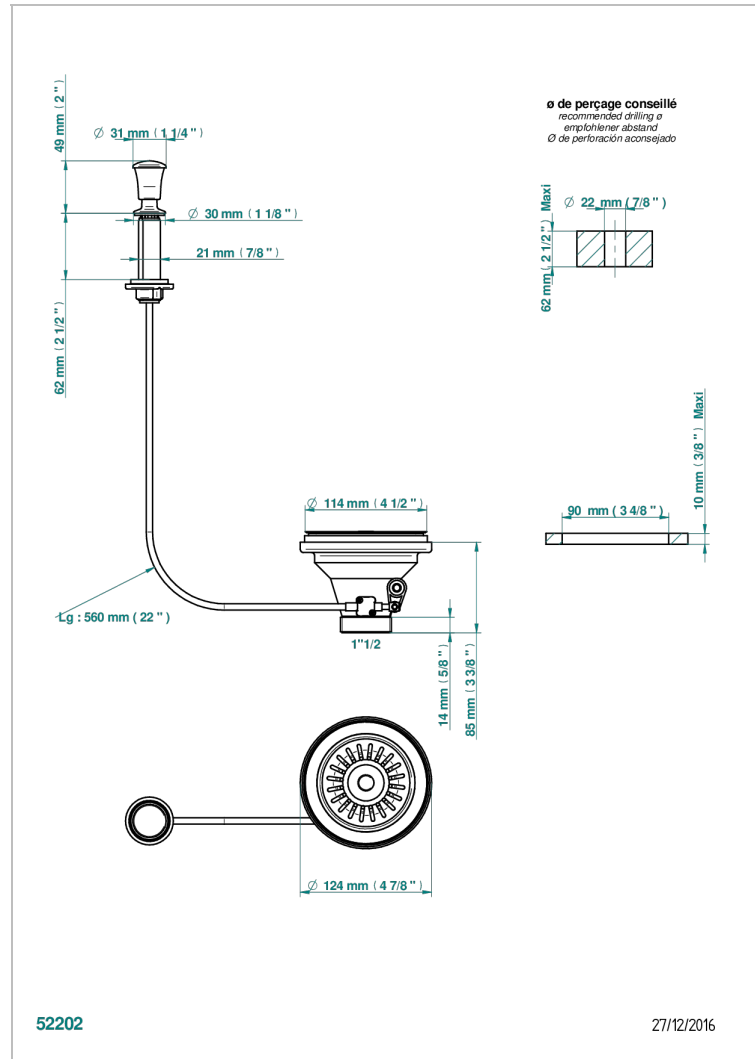

1900 KITCHEN

G76-364

Sink basket strainer waste, Ø 115 mm

CHARACTERISTIC

- 1900 Kitchen
- Sink basket strainer waste, Ø 115 mm

AVAILABLE FINITIONS

Antique nickel - H28
Lacquered light bronze - D01
Matt chrome - C02
Matt gold - F07
Matt nickel (color finish) - C01
Polished chrome (color finish) - A02

Polished gold (color finish) - F01
Polished nickel - B01
Soft gold - F30
Soft matt gold - F31