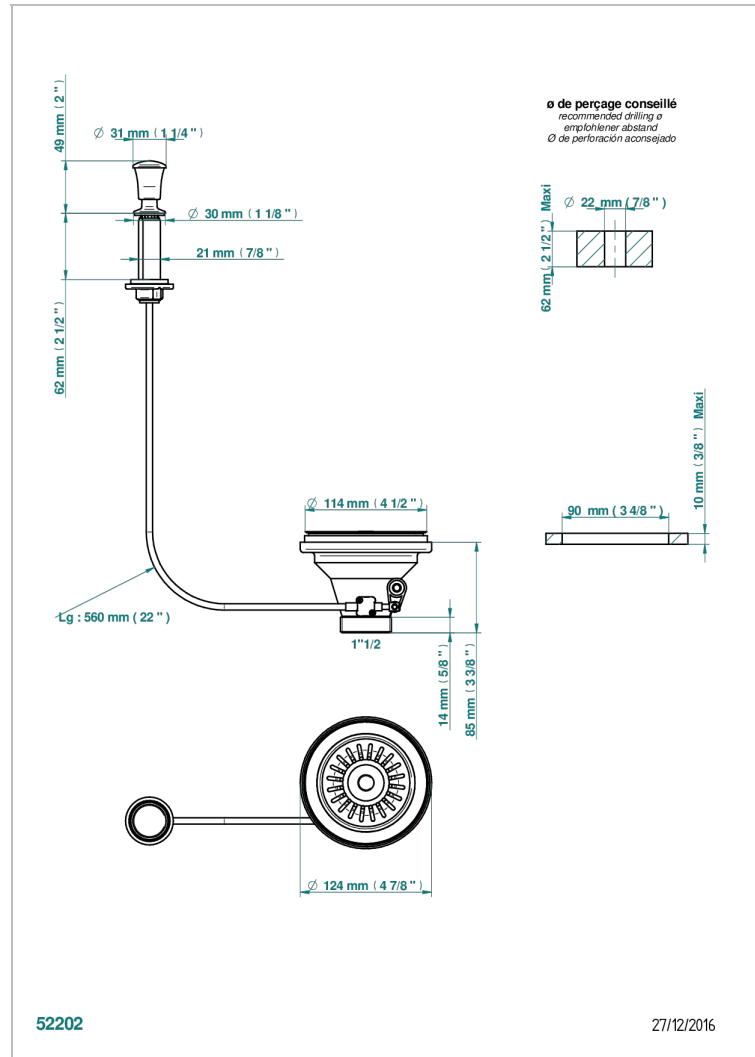

GENERAL ITEMS

G00-364

Sink basket strainer waste, Ø 115 mm

CHARACTERISTIC

- General Items
- Sink basket strainer waste, Ø 115 mm

AVAILABLE FINITIONS

Antique nickel - H28
Lacquered light bronze - D01
Matt chrome - C02
Matt gold - F07
Matt nickel (color finish) - C01
Polished chrome (color finish) - A02

Polished gold (color finish) - F01
Polished nickel - B01
Soft gold - F30
Soft matt gold - F31