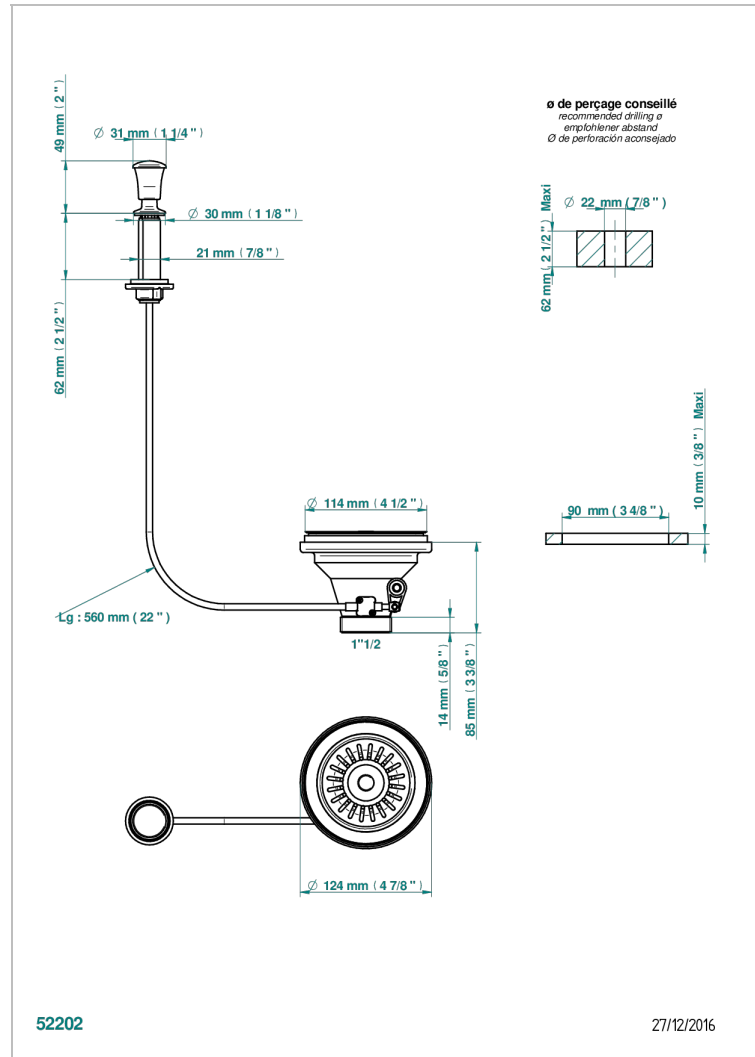

# GENERAL ITEMS

G00-364

Sink basket strainer waste, Ø 115 mm

## CHARACTERISTIC

- General Items
- Sink basket strainer waste, Ø 115 mm

## AVAILABLE FINITIONS

Antique nickel - H28  
Lacquered light bronze - D01  
Matt chrome - C02  
Matt gold - F07  
Matt nickel (color finish) - C01  
Polished chrome (color finish) - A02

Polished gold (color finish) - F01  
Polished nickel - B01  
Soft gold - F30  
Soft matt gold - F31