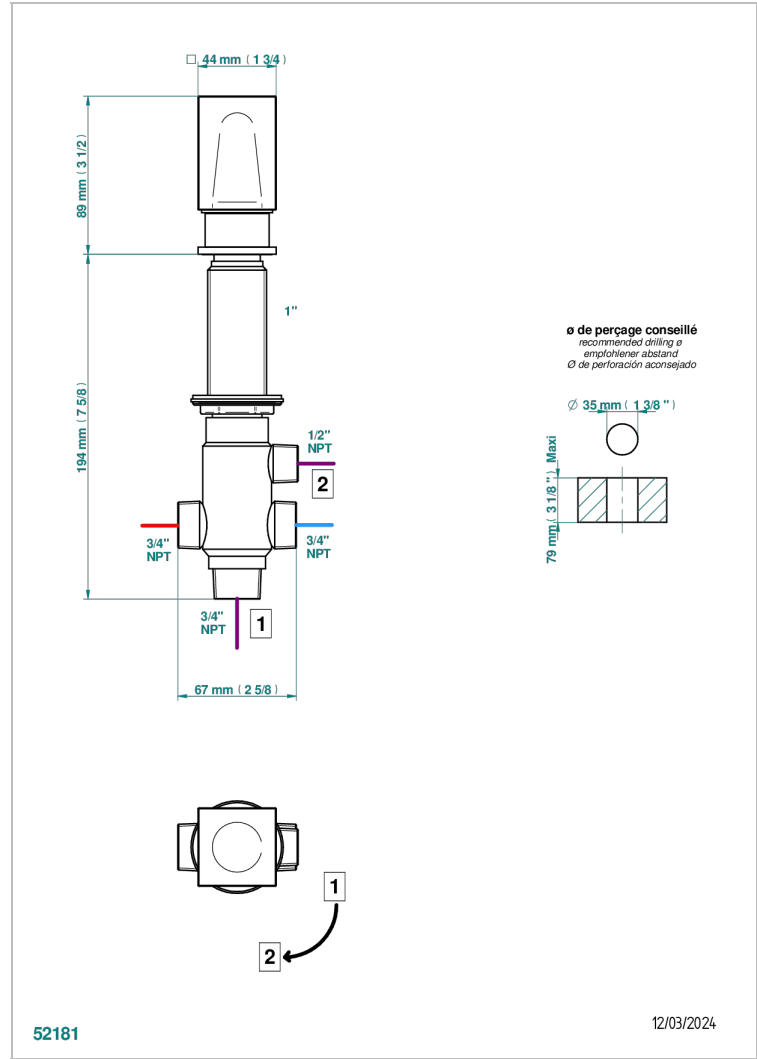

# BEYOND CRYSTAL - CLEAR CRYSTAL

U6F-50/4/VG

Rim mounted 4 way diverter : 2 inlets and 2 outlets

## CHARACTERISTIC

- Beyond Crystal - Clear crystal
- Rim mounted 4 way diverter : 2 inlets and 2 outlets