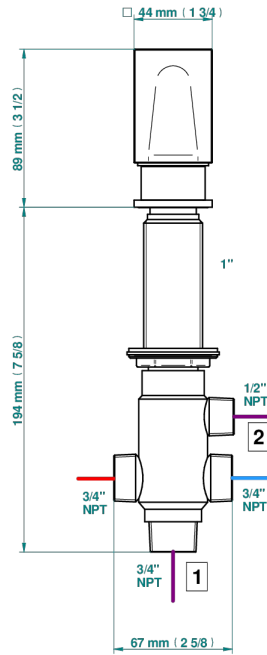

BEYOND CRYSTAL - CLEAR CRYSTAL

U6F-504VGUS

2-function deck diverter with trim

52181

12/03/2024

CHARACTERISTIC

- Beyond Crystal - Clear crystal
- 2-function deck diverter with trim

AVAILABLE FINITIONS

Black ceram - D30
Blush PVD - H62
Brass color PVD - H49
Brown bronze color PVD - F33
Chrome polished - A02
Chrome polished / gold polished - G02

Gold color PVD - H52
Gold mat - F07
Gold polished - F01
Graphite PVD - H64
Matt Umber PVD - H67
Matt blush PVD - H60

Matt brass color PVD - H50
Matt brown bronze color PVD - F34
Matt chrome (American satin) - C02
Matt gold color PVD - H53
Matt graphite PVD - H65
Matt nickel color PVD - H56

Nickel antique / Sovereign - H28
Nickel color PVD - H55
Soft gold - F30
Soft matt gold - F31
Umber PVD - H66