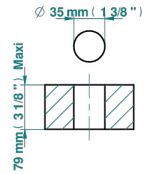

BEYOND CRYSTAL - CLEAR CRYSTAL

U6F-504VGUS

2-function deck diverter with trim

52181

12/03/2024

CHARACTERISTIC

- Beyond Crystal - Clear crystal
- 2-function deck diverter with trim

AVAILABLE FINITIONS

Black ceram - D30
Blush PVD - H62
Brass color PVD - H49
Brown bronze color PVD - F33
Chrome polished - A02
Chrome polished / gold polished - G02

Gold color PVD - H52
Gold mat - F07
Gold polished - F01
Graphite PVD - H64
Matt Umber PVD - H67
Matt blush PVD - H60

Matt brass color PVD - H50
Matt brown bronze color PVD - F34
Matt chrome (American satin) - C02
Matt gold color PVD - H53
Matt graphite PVD - H65
Matt nickel color PVD - H56

Nickel antique / Sovereign - H28
Nickel color PVD - H55
Soft gold - F30
Soft matt gold - F31
Umber PVD - H66