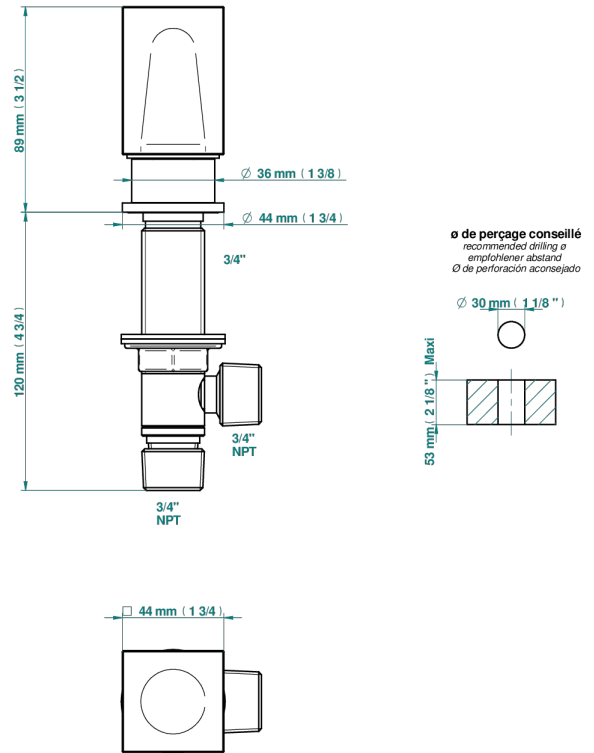

BEYOND CRYSTAL - CLEAR CRYSTAL

U6F-36/US

3/4" deck valve with trim

52180

20/12/2022

CHARACTERISTIC

- ASME : ASME A112.18.1-2011/CSA B125.1-11

STANDARDS