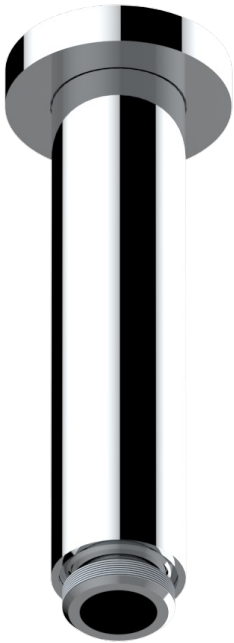

ESTRELA METAL INLAYS

U3L-82V/US

Vertical shower arm ceiling mounted 1/2" connection

52163

31/03/2022

CHARACTERISTIC

- Estrela Metal inlays
- Vertical shower arm ceiling mounted 1/2" connection

AVAILABLE FINITIONS

Black ceram - D30
Blush PVD - H62
Brass color PVD - H49
Brown bronze color PVD - F33
Chrome polished - A02
Gold color PVD - H52

Gold mat - F07
Gold polished - F01
Graphite PVD - H64
Matt Umber PVD - H67
Matt blush PVD - H60
Matt brass color PVD - H50

Matt brown bronze color PVD - F34
Matt chrome (American satin) - C02
Matt gold color PVD - H53
Matt graphite PVD - H65
Matt nickel (American satin) - C01
Matt nickel color PVD - H56

Natural smoked Brass - A13
Nickel antique / Sovereign - H28
Nickel color PVD - H55
Nickel polished - B01
Polished chrome with gold inlay - GA1
Soft gold - F30

Soft matt gold - F31
Umber PVD - H66