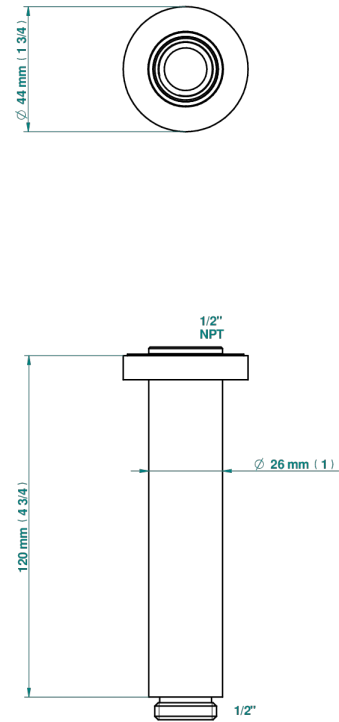

ESTRELA METAL INLAYS

U3L-82V/US

Vertical shower arm ceiling mounted 1/2" connection

52163

31/03/2022

CHARACTERISTIC

- Estrela Metal inlays
- Vertical shower arm ceiling mounted 1/2" connection

AVAILABLE FINITIONS