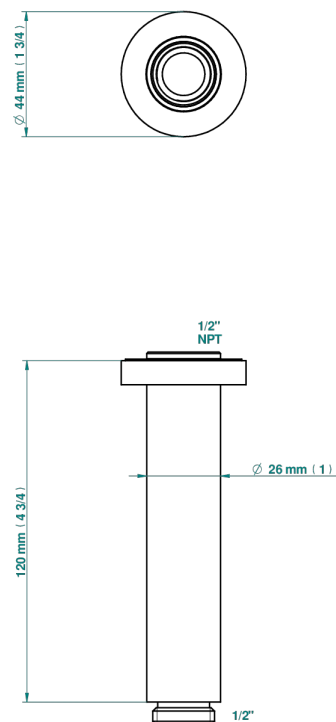

# ESTRELA WITH LEVER HANDLES

U3K-82V/US

THG<sup>®</sup>  
PARIS

Vertical shower arm ceiling mounted 1/2" connection

52163

31/03/2022

## CHARACTERISTIC

- Estrela with lever handles
- Vertical shower arm ceiling mounted 1/2" connection