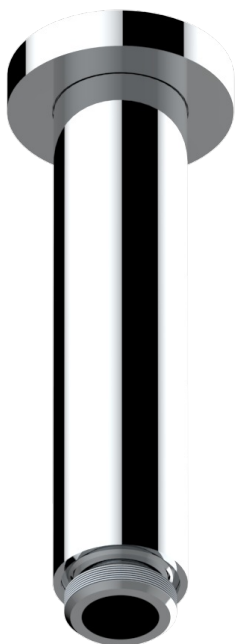

# ESTRELA WITH LEVER HANDLES

U3K-82V/US

THG<sup>®</sup>  
PARIS

Vertical shower arm ceiling mounted 1/2" connection

52163

31/03/2022

## CHARACTERISTIC

- Estrela with lever handles
- Vertical shower arm ceiling mounted 1/2" connection

## AVAILABLE FINITIONS

Black ceram - D30  
Blush PVD - H62  
Brass color PVD - H49  
Brown bronze color PVD - F33  
Chrome polished - A02  
Gold color PVD - H52

Gold mat - F07  
Gold polished - F01  
Graphite PVD - H64  
Matt Umber PVD - H67  
Matt blush PVD - H60  
Matt brass color PVD - H50

Matt brown bronze color PVD - F34  
Matt chrome (American satin) - C02  
Matt gold color PVD - H53  
Matt graphite PVD - H65  
Matt nickel (American satin) - C01  
Matt nickel color PVD - H56

Natural smoked Brass - A13  
Nickel antique / Sovereign - H28  
Nickel color PVD - H55  
Nickel polished - B01  
Polished chrome with gold inlay - GA1  
Soft gold - F30