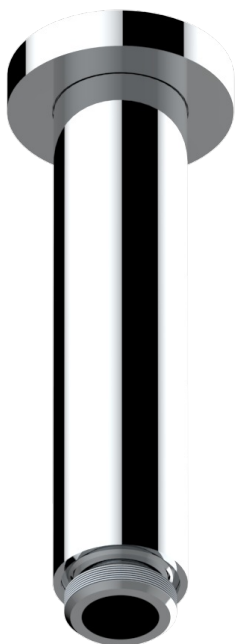

METAMORPHOSE WHITE CERAMIC

G6E-82V/US

THG[®]
PARIS

Vertical shower arm ceiling mounted 1/2" connection

52163

31/03/2022

CHARACTERISTIC

- Métamorphose White Ceramic
- Vertical shower arm ceiling mounted 1/2" connection

AVAILABLE FINITIONS

Black ceram - D30
Blush PVD - H62
Brass color PVD - H49
Brown bronze color PVD - F33
Chrome polished - A02
Copper antique matt, coated - H07

Gold color PVD - H52
Gold mat - F07
Gold polished - F01
Graphite PVD - H64
Light coated bronze - D01
Matt Umber PVD - H67

Matt blush PVD - H60
Matt brass color PVD - H50
Matt brown bronze color PVD - F34
Matt chrome (American satin) - C02
Matt gold color PVD - H53
Matt graphite PVD - H65

Matt nickel (American satin) - C01
Matt nickel color PVD - H56
Nickel antique / Sovereign - H28
Nickel color PVD - H55
Nickel polished - B01
Soft gold - F30

Soft matt gold - F31
Umber PVD - H66