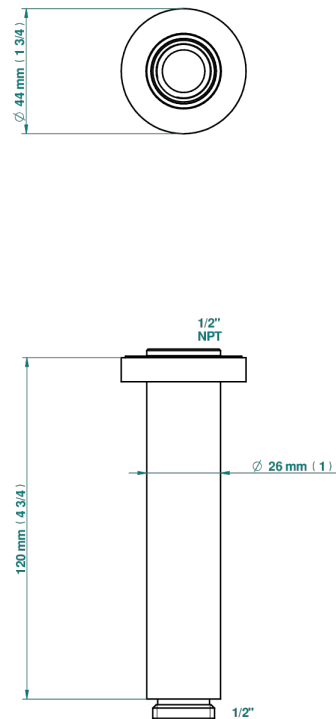

METAMORPHOSE WHITE CERAMIC

G6E-82V/US

THG[®]
PARIS

Vertical shower arm ceiling mounted 1/2" connection

52163

31/03/2022

CHARACTERISTIC

- Métamorphose White Ceramic
- Vertical shower arm ceiling mounted 1/2" connection