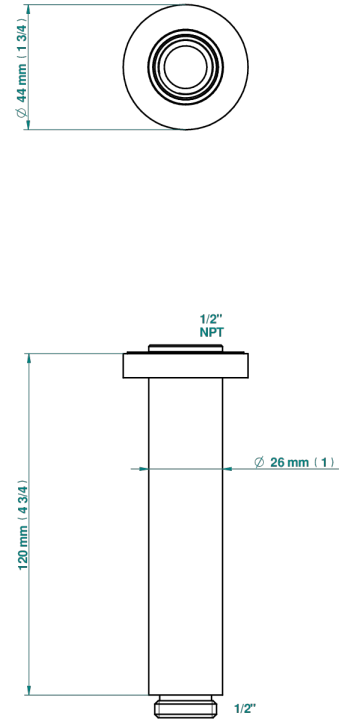

# METAMORPHOSE, CARBONO

G6C-82V/US

Vertical shower arm & flange ceiling mounted 1/2

THG<sup>®</sup>  
PARIS

52163

31/03/2022

## CARACTERÍSTICAS

- Métamorphose, carbono
- Vertical shower arm & flange ceiling mounted 1/2