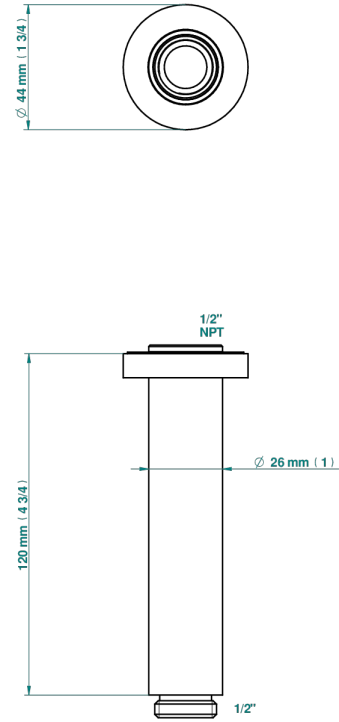

# METAMORPHOSE CARBON

G6C-82V/US

Vertical shower arm ceiling mounted 1/2" connection

THG<sup>®</sup>  
PARIS

52163

31/03/2022

## CHARACTERISTIC

- Métamorphose Carbon
- Vertical shower arm ceiling mounted 1/2" connection