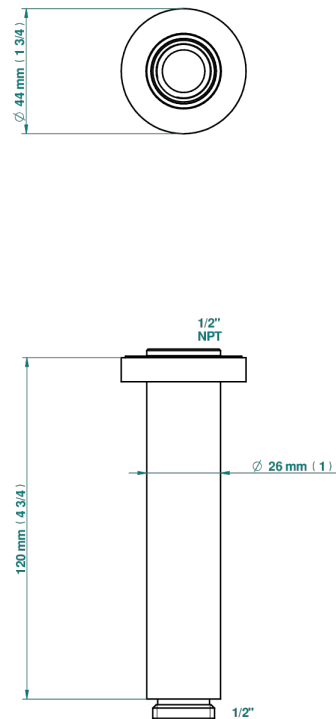

METAMORPHOSE WITH LEVER HANDLES

G6B-82V/US

Vertical shower arm ceiling mounted 1/2" connection

52163

31/03/2022

CHARACTERISTIC

- Métamorphose with lever handles
- Vertical shower arm ceiling mounted 1/2" connection