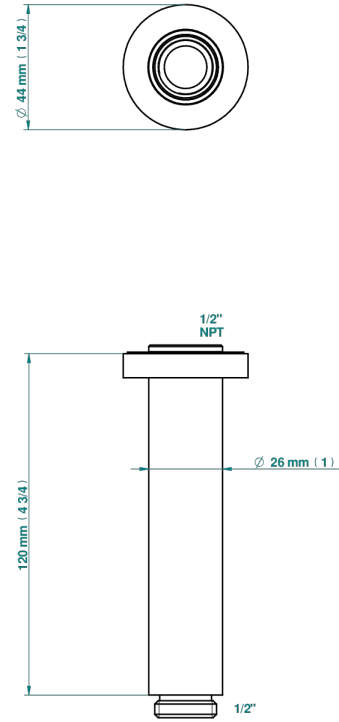

# METAMORPHOSE

G6A-82V/US

Vertical shower arm & flange ceiling mounted 1/2

THG<sup>®</sup>  
PARIS

52163

31/03/2022

## CARACTERÍSTICAS

- Métamorphose
- Vertical shower arm & flange ceiling mounted 1/2