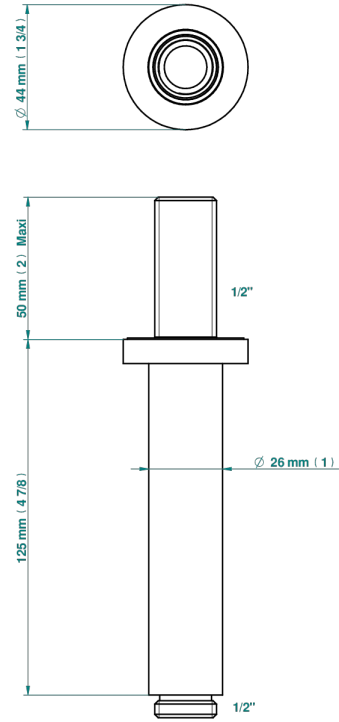

# BEYOND CRYSTAL - CLEAR CRYSTAL

U6F-82V

Vertical shower arm, 1/2"

52156

31/03/2022

## CHARACTERISTIC

- Beyond Crystal - Clear crystal
- Vertical shower arm, 1/2"