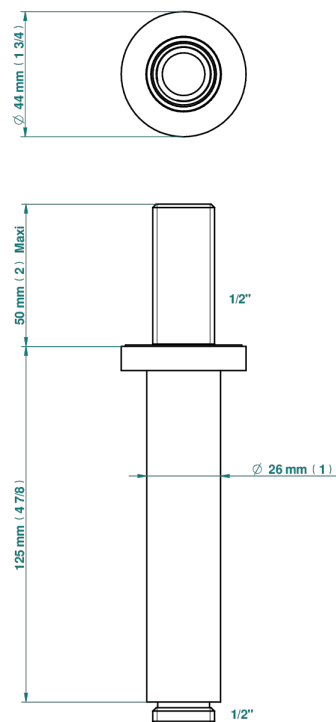

METAMORPHOSE WHITE CERAMIC

G6E-82V

Vertical shower arm, 1/2"

52156

31/03/2022

CHARACTERISTIC

- Métamorphose White Ceramic
- Vertical shower arm, 1/2"

AVAILABLE FINITIONS

Antique nickel - H28
Black ceram - D30
Blush PVD - H62
Brass color PVD - H49
Brown bronze color PVD - F33
Gold color PVD - H52

Graphite PVD - H64
Lacquered light bronze - D01
Matt Umber PVD - H67
Matt blush PVD - H60
Matt brass color PVD - H50
Matt brown bronze color PVD - F34