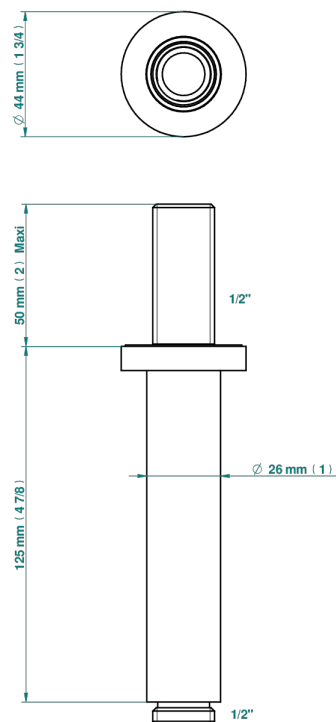

# METAMORPHOSE WHITE CERAMIC

G6E-82V

Vertical shower arm, 1/2"

52156

31/03/2022

## CHARACTERISTIC

- Métamorphose White Ceramic
- Vertical shower arm, 1/2"