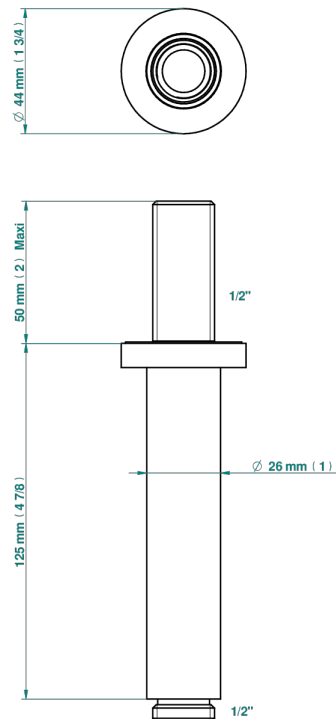

# METAMORPHOSE BLACK CERAMIC

G6D-82V

Vertical shower arm, 1/2"

52156

31/03/2022

## CHARACTERISTIC

- Métamorphose Black Ceramic
- Vertical shower arm, 1/2"