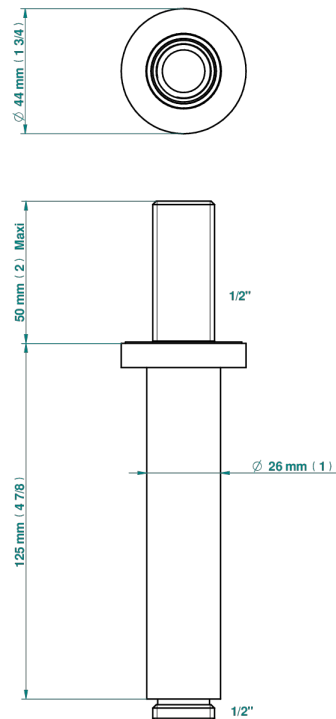

METAMORPHOSE BLACK CERAMIC

G6D-82V

Vertical shower arm, 1/2"

52156

31/03/2022

CHARACTERISTIC

- Métamorphose Black Ceramic
- Vertical shower arm, 1/2"

AVAILABLE FINITIONS

Antique nickel - H28
Black ceram - D30
Blush PVD - H62
Brass color PVD - H49
Brown bronze color PVD - F33
Gold color PVD - H52

Graphite PVD - H64
Lacquered light bronze - D01
Matt Umber PVD - H67
Matt blush PVD - H60
Matt brass color PVD - H50
Matt brown bronze color PVD - F34