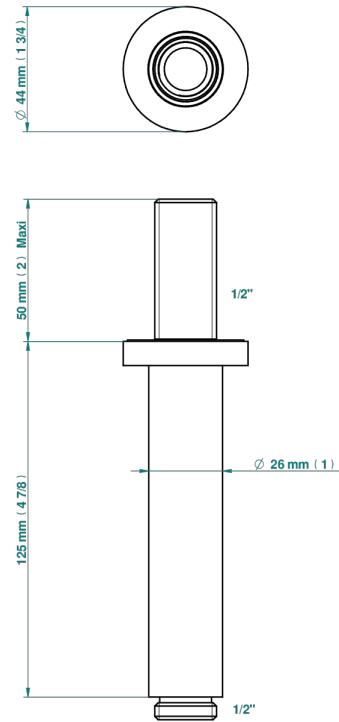

# METAMORPHOSE CARBON

G6C-82V

Vertical shower arm, 1/2"

THG<sup>®</sup>  
PARIS

52156

31/03/2022

## CHARACTERISTIC

- Métamorphose Carbon
- Vertical shower arm, 1/2"