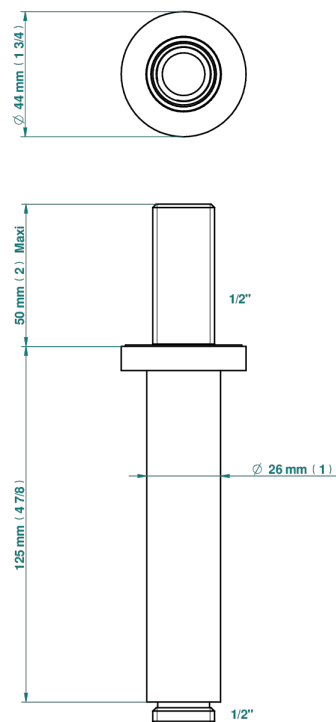

METAMORPHOSE CARBON

G6C-82V

Vertical shower arm, 1/2"

52156

31/03/2022

CHARACTERISTIC

- Métamorphose Carbon
- Vertical shower arm, 1/2"

AVAILABLE FINITIONS

Antique nickel - H28
Black ceram - D30
Blush PVD - H62
Brass color PVD - H49
Brown bronze color PVD - F33
Gold color PVD - H52

Graphite PVD - H64
Lacquered light bronze - D01
Matt Umber PVD - H67
Matt blush PVD - H60
Matt brass color PVD - H50
Matt brown bronze color PVD - F34