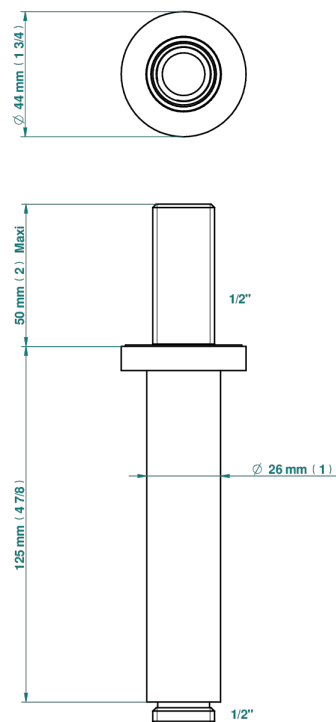

METAMORPHOSE WITH LEVER

G6B-82V

Vertical shower arm, 1/2"

52156

31/03/2022

CHARACTERISTIC

- Métamorphose with lever
- Vertical shower arm, 1/2"

AVAILABLE FINITIONS

Antique nickel - H28
Black ceram - D30
Blush PVD - H62
Brass color PVD - H49
Brown bronze color PVD - F33
Gold color PVD - H52

Graphite PVD - H64
Lacquered light bronze - D01
Matt Umber PVD - H67
Matt blush PVD - H60
Matt brass color PVD - H50
Matt brown bronze color PVD - F34