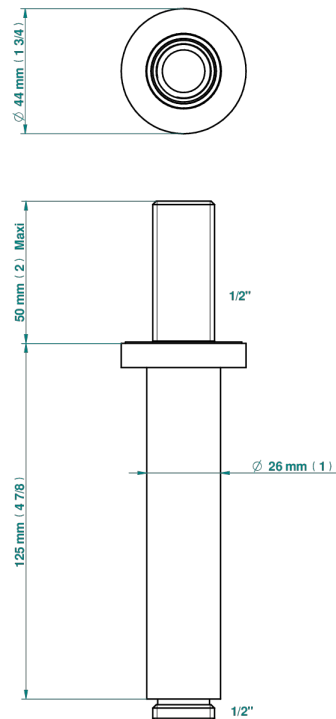

METAMORPHOSE WITH LEVER

G6B-82V

Vertical shower arm, 1/2"

52156

31/03/2022

CHARACTERISTIC

- Métamorphose with lever
- Vertical shower arm, 1/2"

AVAILABLE FINITIONS

Antique nickel - H28
Black ceram - D30
Blush PVD - H62
Brass color PVD - H49
Brown bronze color PVD - F33
Gold color PVD - H52

Graphite PVD - H64
Lacquered light bronze - D01
Matt Umber PVD - H67
Matt blush PVD - H60
Matt brass color PVD - H50
Matt brown bronze color PVD - F34