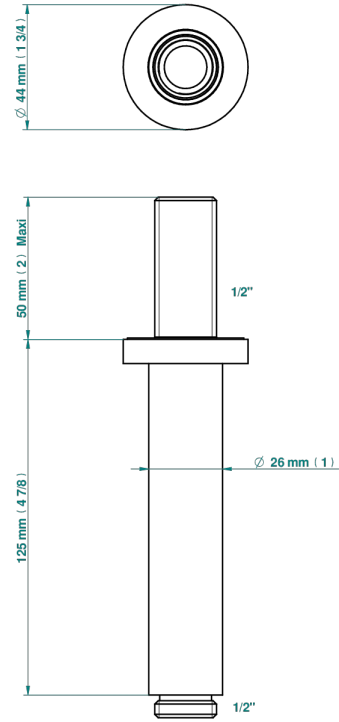

METAMORPHOSE

G6A-82V

Vertical shower arm, 1/2"

THG[®]
PARIS

52156

31/03/2022

CHARACTERISTIC

- Métamorphose
- Vertical shower arm, 1/2"