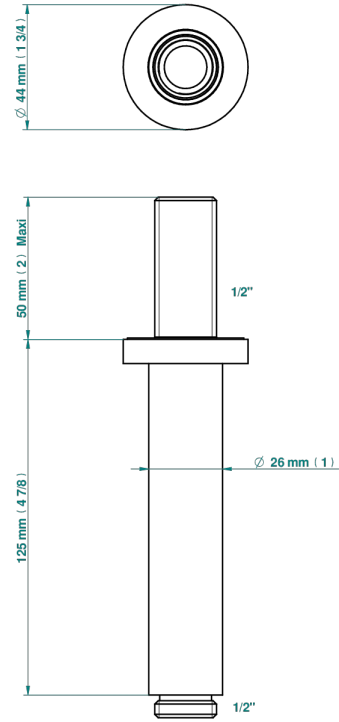

# METAMORPHOSE

G6A-82V

Vertical shower arm, 1/2"

THG<sup>®</sup>  
PARIS

52156

31/03/2022

## CHARACTERISTIC

- Métamorphose
- Vertical shower arm, 1/2"