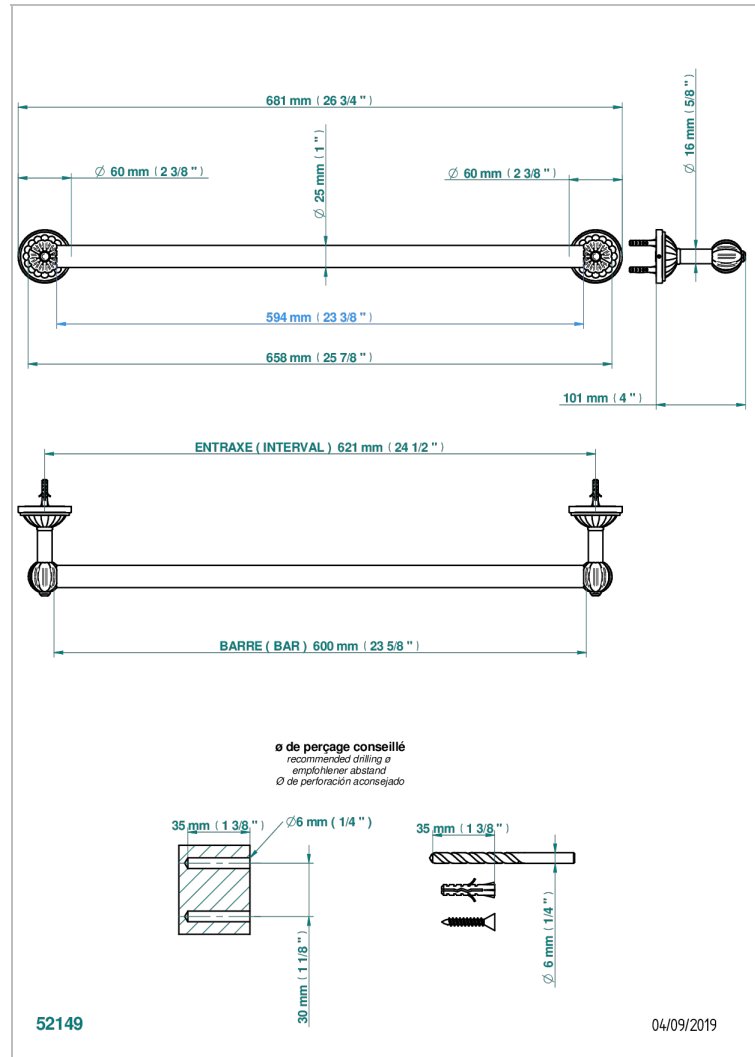

# MANDARINE CRISTAL SATINADO

U1E-526/60

Bath towel holder, length: 600 mm

THG<sup>®</sup>  
PARIS

## CARACTERÍSTICAS

- Mandarine cristal satinado
- Bath towel holder, length: 600 mm