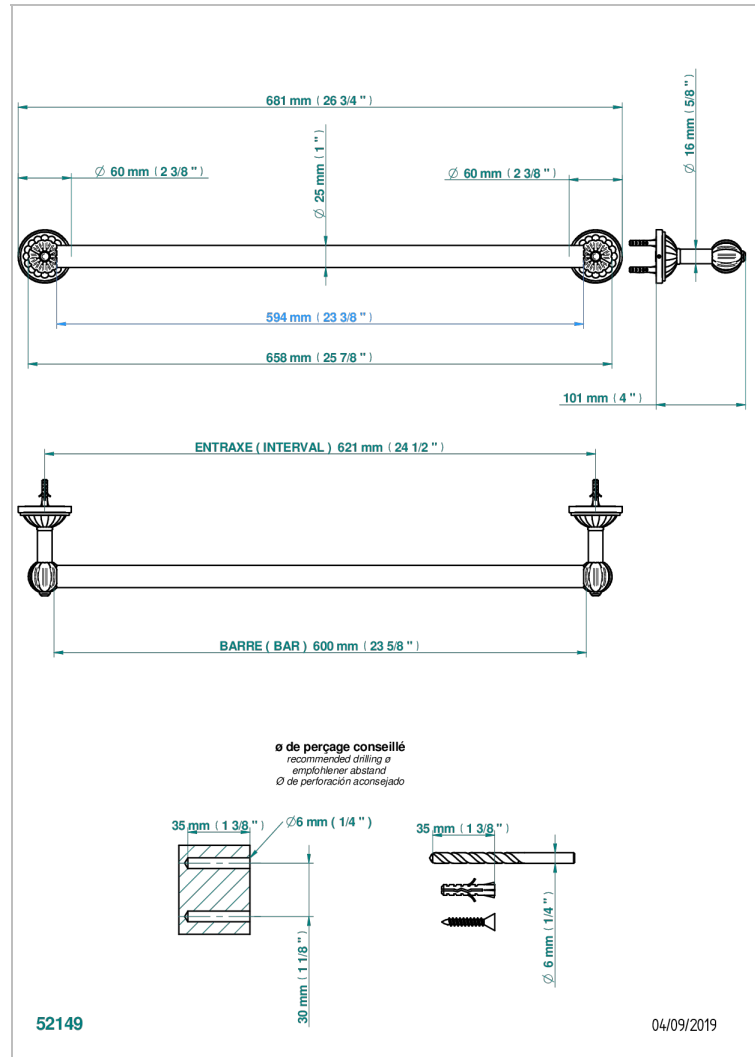

MANDARINE SATINY CRYSTAL

U1E-526/60

Towel bar, 24" long

CHARACTERISTIC

- Mandarine Satiny crystal
- Towel bar, 24" long

AVAILABLE FINITIONS

Black ceram - D30
Blush PVD - H62
Brass color PVD - H49
Brown bronze color PVD - F33
Chrome polished - A02
Chrome polished / gold polished - G02