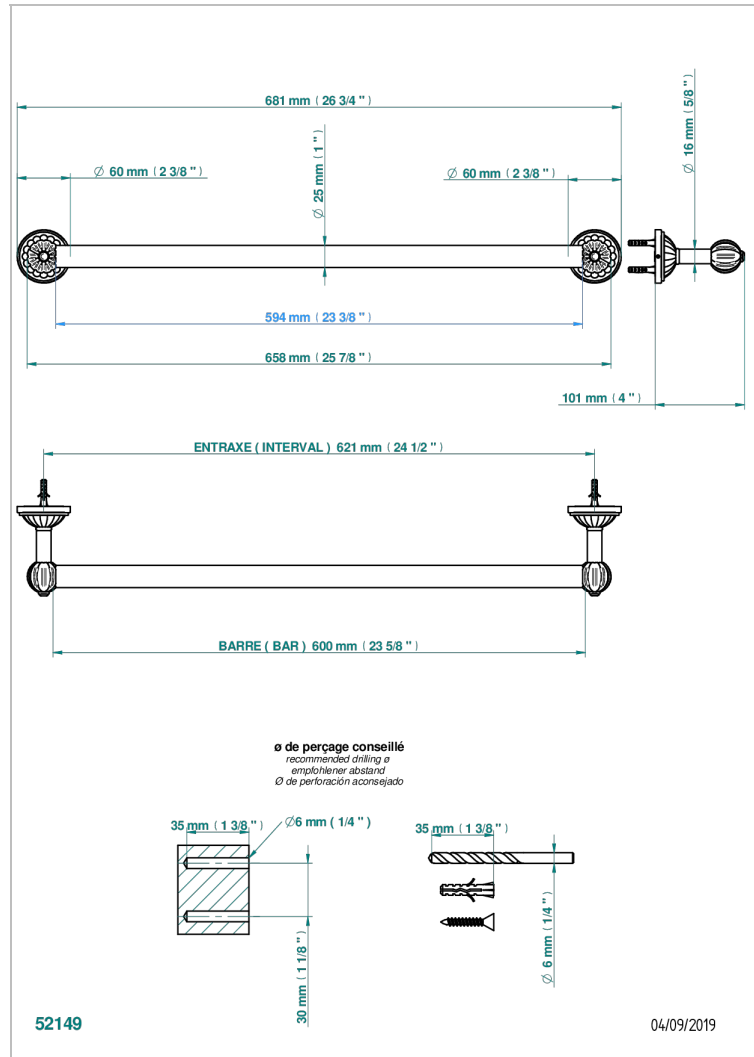

# MANDARINE SATIN CRYSTAL

U1E-526/60

Bath towel holder, length: 600 mm

## CHARACTERISTIC

- Mandarine Satin crystal
- Bath towel holder, length: 600 mm