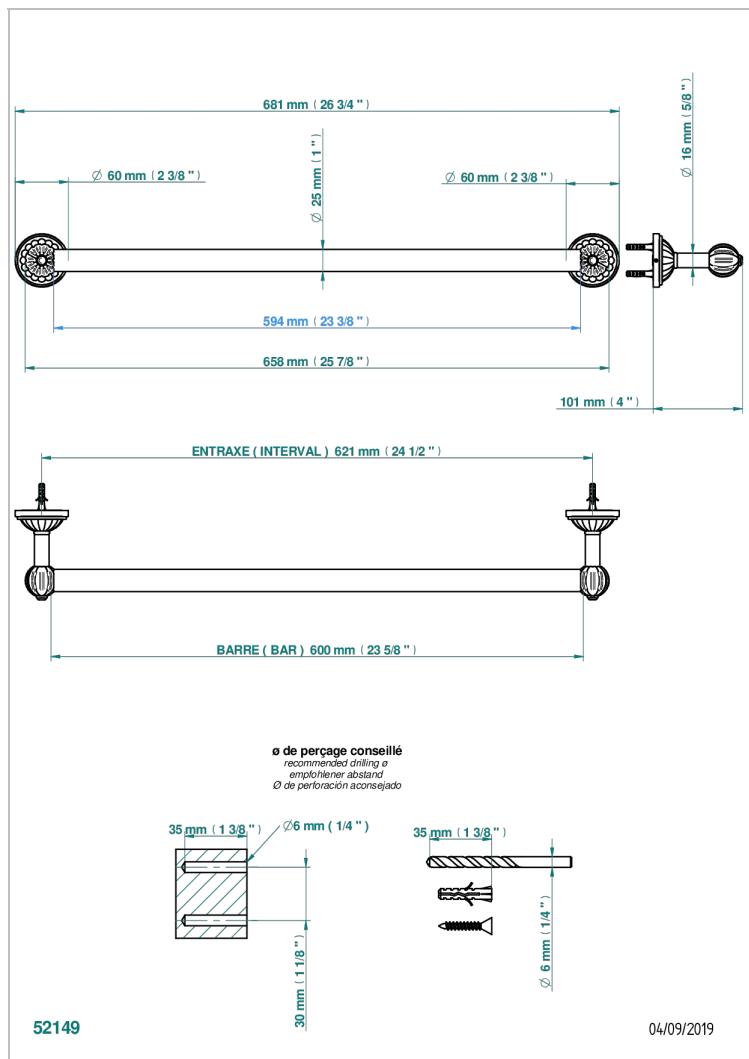

MANDARINE SATIN CRYSTAL

U1E-526/60

Bath towel holder, length: 600 mm

CHARACTERISTIC

- Mandarine Satin crystal
- Bath towel holder, length: 600 mm

AVAILABLE FINITIONS

Antique nickel - H28
Black ceram - D30
Blush PVD - H62
Brass color PVD - H49
Brown bronze color PVD - F33
Gold color PVD - H52