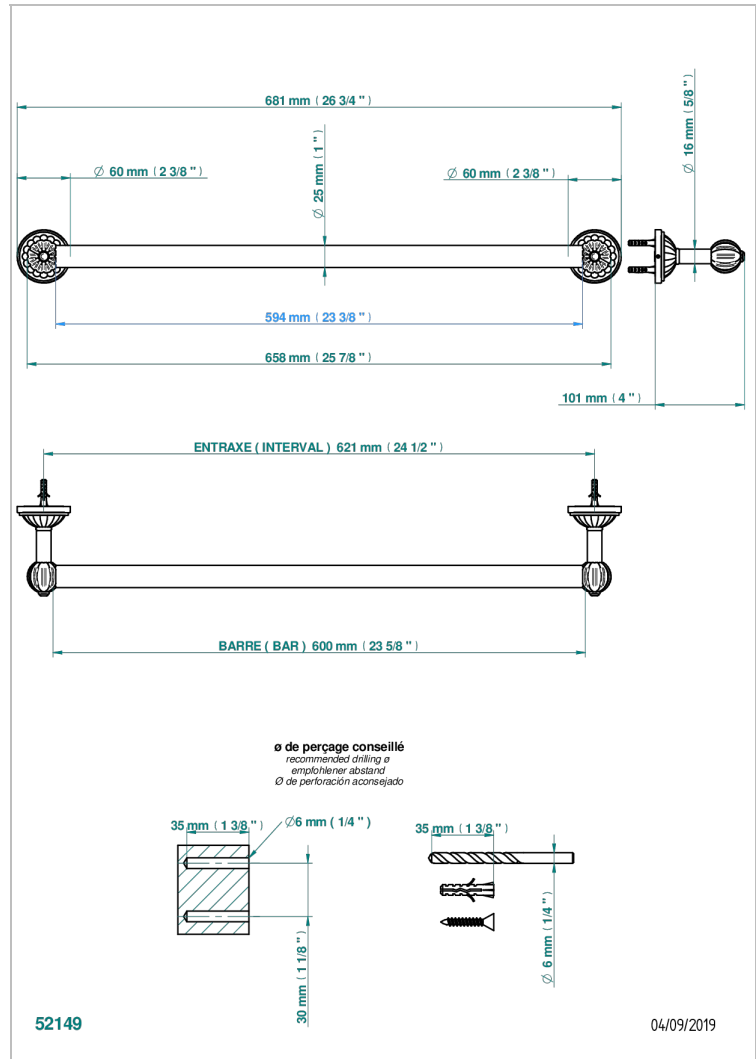

# MANDARINE SATIN CRYSTAL

U1E-526/60

Bath towel holder, length: 600 mm

## CHARACTERISTIC

- Mandarine Satin crystal
- Bath towel holder, length: 600 mm