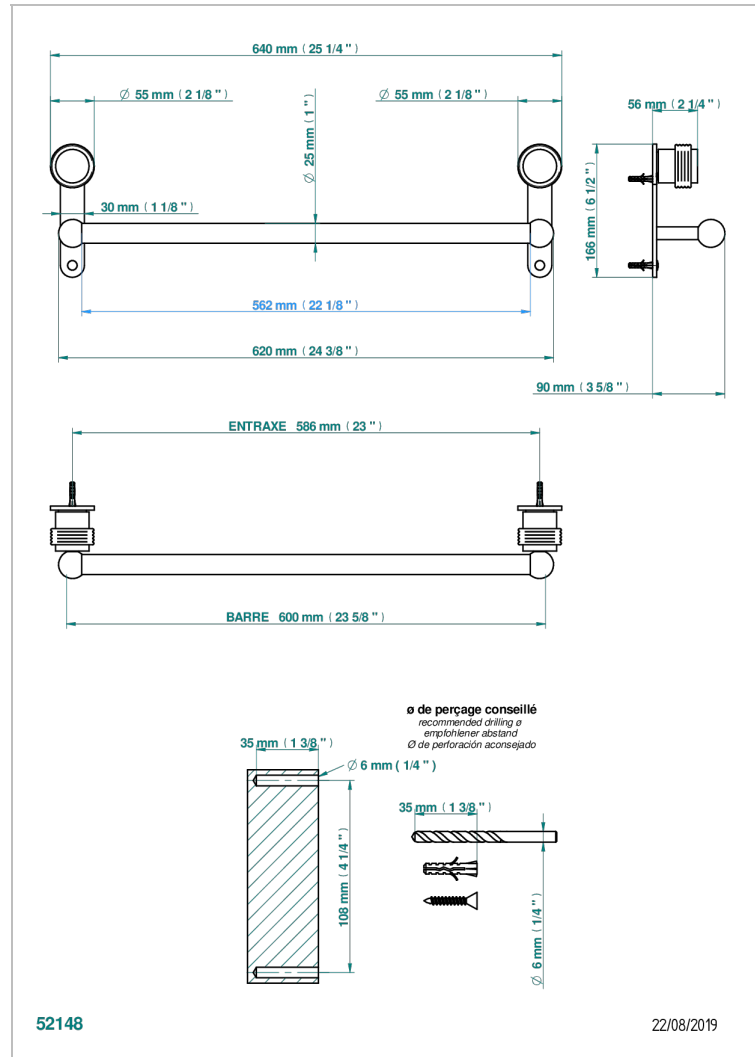

DIPLOMATE GROOVED RINGS

U4B-526/60

Towel bar, 24" long

CHARACTERISTIC

- Diplomate Grooved rings
- Towel bar, 24" long

AVAILABLE FINITIONS

Black ceram - D30
Blush PVD - H62
Brass color PVD - H49
Brown bronze color PVD - F33
Chrome polished - A02
Chrome polished / gold polished - G02